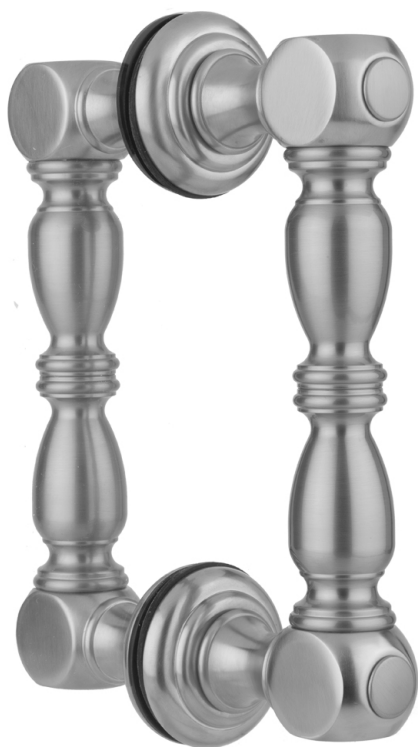

6" H20 Back to Back Shower Door Pull wth Finials

Model #: H20-BB-

FEATURES:

- Can be mounted vertically or horizontally
- Can be used as a towel bar when mounted horizontally
- Not to be used as a grab bar
- All brass construction, full polished & plated
- Includes rubber gaskets for glass door installation
- Custom sizes available- Contact JACLO for pricing & availability

AVAILABLE FINISHES:

| | | |
|-------------------------|---------------------|-----------------------|
| Polished Chrome (PCH) | Satin Chrome (SC) | Bronze Umber (BU) |
| Satin Nickel (SN) | Pewter (PEW) | Caramel Bronze (CB) |
| Polished Nickel (PN) | Antique Brass (AB) | Antique Copper (ACU) |
| Oil-Rubbed Bronze (ORB) | Polished Brass (PB) | Polished Copper (PCU) |
| Vintage Bronze (VB) | Satin Brass (SB) | Matte Black (MBK) |
| Satin Gold (SG) | Polished Gold (PG) | Black Nickel (BKN) |
| Bombay Gold (BG) | Jewelers Gold (JG) | Europa Bronze (EB) |
| White (WH) | Sedona Beige (SDB) | Tristan Brass (TB) |
| Unlacquered Brass (ULB) | Satin Cooper (SCU) | |