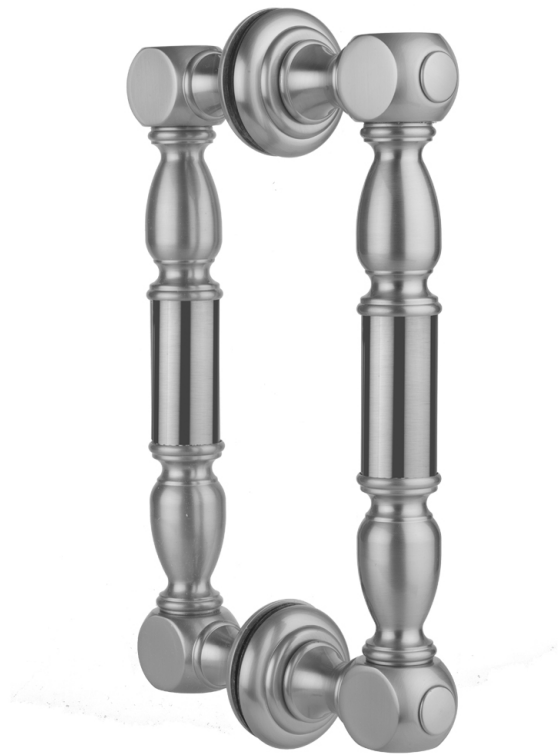

## 18" H20 Back to Back Shower Door Pull wth Finials

**Model #: H20-BB-18-**

### FEATURES:

- Can be mounted vertically or horizontally
- Can be used as a towel bar when mounted horizontally
- Not to be used as a grab bar
- All brass construction, full polished & plated
- Includes rubber gaskets for glass door installation
- Custom sizes available- Contact JACLO for pricing & availability

### AVAILABLE FINISHES:

Polished Chrome (PCH)	Satin Chrome (SC)	Bronze Umber (BU)
Satin Nickel (SN)	Pewter (PEW)	Caramel Bronze (CB)
Polished Nickel (PN)	Antique Brass (AB)	Antique Copper (ACU)
Oil-Rubbed Bronze (ORB)	Polished Brass (PB)	Polished Copper (PCU)
Vintage Bronze (VB)	Satin Brass (SB)	Matte Black (MBK)
Satin Gold (SG)	Polished Gold (PG)	Black Nickel (BKN)
Bombay Gold (BG)	Jewelers Gold (JG)	Europa Bronze (EB)
White (WH)	Sedona Beige (SDB)	Tristan Brass (TB)
Unlacquered Brass (ULB)	Satin Cooper (SCU)	