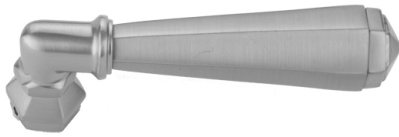

Roaring 20's/Westfield/Astor Hex Lever Handle Service Part

Model #: H-51-

FEATURES:

- All brass replacement lever handle
- Replacement for Roaring 20's, Westfield, Astor Collection showers & faucets, roman tub trims

AVAILABLE FINISHES:

Polished Chrome (PCH)	Satin Chrome (SC)	Bronze Umber (BU)
Satin Nickel (SN)	Pewter (PEW)	Caramel Bronze (CB)
Polished Nickel (PN)	Antique Brass (AB)	Antique Copper (ACU)
Oil-Rubbed Bronze (ORB)	Polished Brass (PB)	Polished Copper (PCU)
Vintage Bronze (VB)	Satin Brass (SB)	Matte Black (MBK)
Satin Gold (SG)	Polished Gold (PG)	Black Nickel (BKN)
Bombay Gold (BG)	Jewelers Gold (JG)	Europa Bronze (EB)
White (WH)	Sedona Beige (SDB)	Tristan Brass (TB)
Unlacquered Brass (ULB)	Satin Cooper (SCU)	