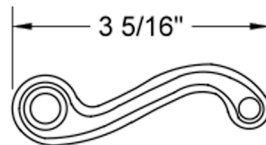

**Model #: H-14R-**

**FEATURES:**

- All brass replacement lever handle
- Replacement for Roaring 20's, Cranford, Jaylen Collection showers & faucets, roman tub trims

**AVAILABLE FINISHES:**

Polished Chrome (PCH)	Satin Chrome (SC)	Bronze Umber (BU)
Satin Nickel (SN)	Pewter (PEW)	Caramel Bronze (CB)
Polished Nickel (PN)	Antique Brass (AB)	Antique Copper (ACU)
Oil-Rubbed Bronze (ORB)	Polished Brass (PB)	Polished Copper (PCU)
Vintage Bronze (VB)	Satin Brass (SB)	Matte Black (MBK)
Satin Gold (SG)	Polished Gold (PG)	Black Nickel (BKN)
Bombay Gold (BG)	Jewelers Gold (JG)	Europa Bronze (EB)
White (WH)	Sedona Beige (SDB)	Tristan Brass (TB)
Unlacquered Brass (ULB)	Satin Cooper (SCU)	

**SPECIFICATION DRAWING:**

**TOP VIEW**

**FRONT VIEW**