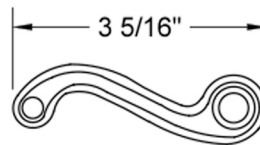

Model #: H-14L-

FEATURES:

- All brass replacement lever handle
- Replacement for Roaring 20's, Cranford, Jaylen Collection showers & faucets, roman tub trims

AVAILABLE FINISHES:

Polished Chrome (PCH)	Satin Chrome (SC)	Bronze Umber (BU)
Satin Nickel (SN)	Pewter (PEW)	Caramel Bronze (CB)
Polished Nickel (PN)	Antique Brass (AB)	Antique Copper (ACU)
Oil-Rubbed Bronze (ORB)	Polished Brass (PB)	Polished Copper (PCU)
Vintage Bronze (VB)	Satin Brass (SB)	Matte Black (MBK)
Satin Gold (SG)	Polished Gold (PG)	Black Nickel (BKN)
Bombay Gold (BG)	Jewelers Gold (JG)	Europa Bronze (EB)
White (WH)	Sedona Beige (SDB)	Tristan Brass (TB)
Unlacquered Brass (ULB)	Satin Cooper (SCU)	

SPECIFICATION DRAWING:

TOP VIEW

FRONT VIEW