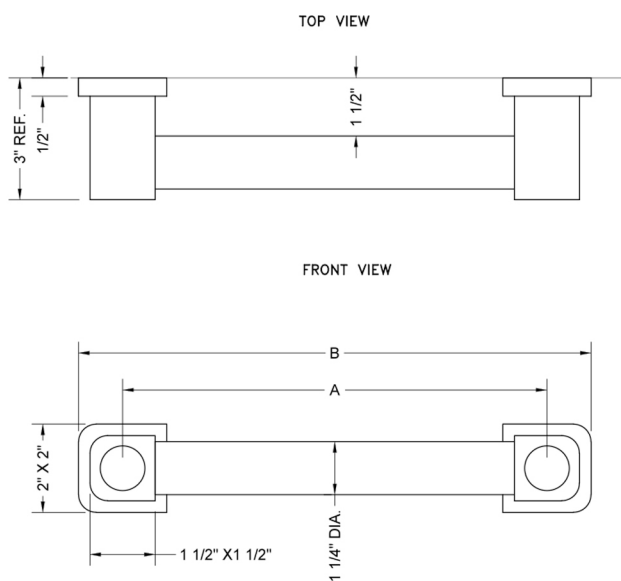

42" G80 Straight Grab Bar

Model #: G80-42-

FEATURES:

- ADA compliant when properly installed
- All brass construction, fully polished & plated
- All grab bars can be custom sized. Contact JACLO for pricing & availability
- Optional handshower sliders and toilet paper/wash cloth holders can be added only upon initial order

SPECIFICATION DRAWING:

CONTEMPO LUXURY GRAB BAR 1 1/4"			
PART. #	SPECIFICS	A	B
G80-12-XXX	12" C TO C	12"	14"
G80-16-XXX	16" C TO C	16"	18"
G80-18-XXX	18" C TO C	18"	20"
G80-24-XXX	24" C TO C	24"	26"
G80-32-XXX	32" C TO C	32"	34"
G80-36-XXX	36" C TO C	36"	38"
G80-42-XXX	42" C TO C	42"	44"
G80-48-XXX	48" C TO C	48"	50"