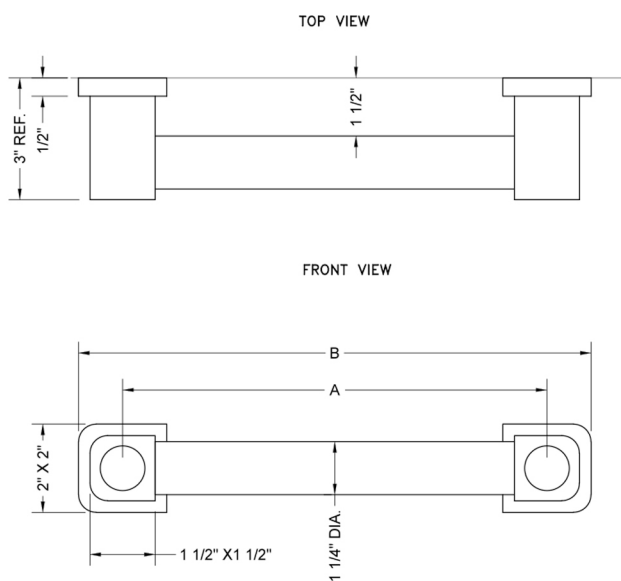

36" G80 Straight Grab Bar

Model #: G80-36-

FEATURES:

- ADA compliant when properly installed
- All brass construction, fully polished & plated
- All grab bars can be custom sized. Contact JACLO for pricing & availability
- Optional handshower sliders and toilet paper/wash cloth holders can be added only upon initial order

SPECIFICATION DRAWING:

CONTEMPO LUXURY GRAB BAR 1 1/4"			
PART. #	SPECIFICS	A	B
G80-12-XXX	12" C TO C	12"	14"
G80-16-XXX	16" C TO C	16"	18"
G80-18-XXX	18" C TO C	18"	20"
G80-24-XXX	24" C TO C	24"	26"
G80-32-XXX	32" C TO C	32"	34"
G80-36-XXX	36" C TO C	36"	38"
G80-42-XXX	42" C TO C	42"	44"
G80-48-XXX	48" C TO C	48"	50"