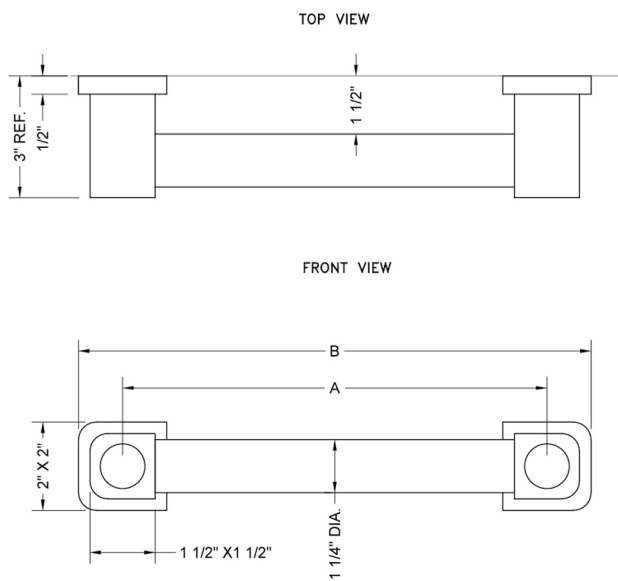

## 32" G80 Straight Grab Bar

Model #: G80-32-

### SPECIFICATION DRAWING:

CONTEMPO LUXURY GRAB BAR 1 1/4"			
PART. #	SPECIFICS	A	B
G80-12-XXX	12" C TO C	12"	14"
G80-16-XXX	16" C TO C	16"	18"
G80-18-XXX	18" C TO C	18"	20"
G80-24-XXX	24" C TO C	24"	26"
G80-32-XXX	32" C TO C	32"	34"
G80-36-XXX	36" C TO C	36"	38"
G80-42-XXX	42" C TO C	42"	44"
G80-48-XXX	48" C TO C	48"	50"