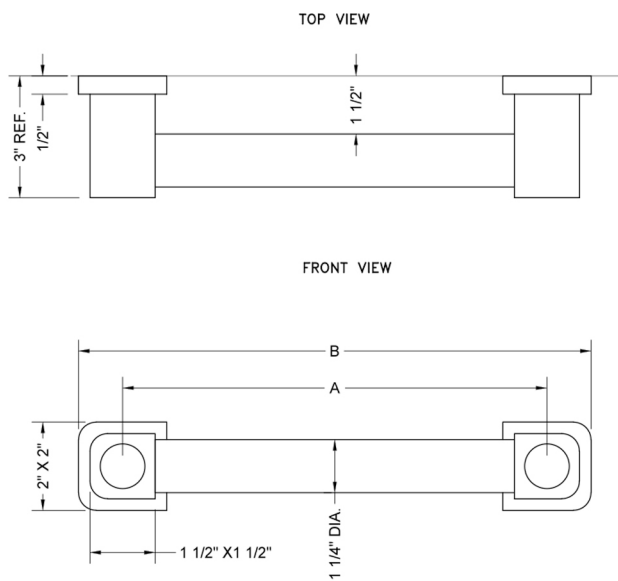

24" G80 Straight Grab Bar

Model #: G80-24-

FEATURES:

- ADA compliant when properly installed
- All brass construction, fully polished & plated
- All grab bars can be custom sized. Contact JACLO for pricing & availability
- Optional handshower sliders and toilet paper/wash cloth holders can be added only upon initial order

SPECIFICATION DRAWING:

CONTEMPO LUXURY GRAB BAR 1 1/4"			
PART. #	SPECIFICS	A	B
G80-12-XXX	12" C TO C	12"	14"
G80-16-XXX	16" C TO C	16"	18"
G80-18-XXX	18" C TO C	18"	20"
G80-24-XXX	24" C TO C	24"	26"
G80-32-XXX	32" C TO C	32"	34"
G80-36-XXX	36" C TO C	36"	38"
G80-42-XXX	42" C TO C	42"	44"
G80-48-XXX	48" C TO C	48"	50"