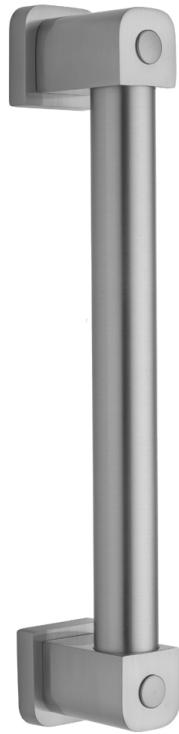

24" G80 Straight Grab Bar

Model #: G80-24-

FEATURES:

- ADA compliant when properly installed
- All brass construction, fully polished & plated
- All grab bars can be custom sized. Contact JACLO for pricing & availability
- Optional handshower sliders and toilet paper/wash cloth holders can be added only upon initial order

AVAILABLE FINISHES:

Polished Chrome (PCH)	Satin Chrome (SC)	Bronze Umber (BU)
Satin Nickel (SN)	Pewter (PEW)	Caramel Bronze (CB)
Polished Nickel (PN)	Antique Brass (AB)	Antique Copper (ACU)
Oil-Rubbed Bronze (ORB)	Polished Brass (PB)	Polished Copper (PCU)
Vintage Bronze (VB)	Satin Brass (SB)	Matte Black (MBK)
Satin Gold (SG)	Polished Gold (PG)	Black Nickel (BKN)
Bombay Gold (BG)	Jewelers Gold (JG)	Europa Bronze (EB)
White (WH)	Sedona Beige (SDB)	Tristan Brass (TB)
Unlacquered Brass (ULB)	Satin Cooper (SCU)	

SPECIFICATION DRAWING:

CONTEMPO LUXURY GRAB BAR 1 1/4"			
PART. #	SPECIFICS	A	B
G80-12-XXX	12" C TO C	12"	14"
G80-16-XXX	16" C TO C	16"	18"
G80-18-XXX	18" C TO C	18"	20"
G80-24-XXX	24" C TO C	24"	26"
G80-32-XXX	32" C TO C	32"	34"
G80-36-XXX	36" C TO C	36"	38"
G80-42-XXX	42" C TO C	42"	44"
G80-48-XXX	48" C TO C	48"	50"