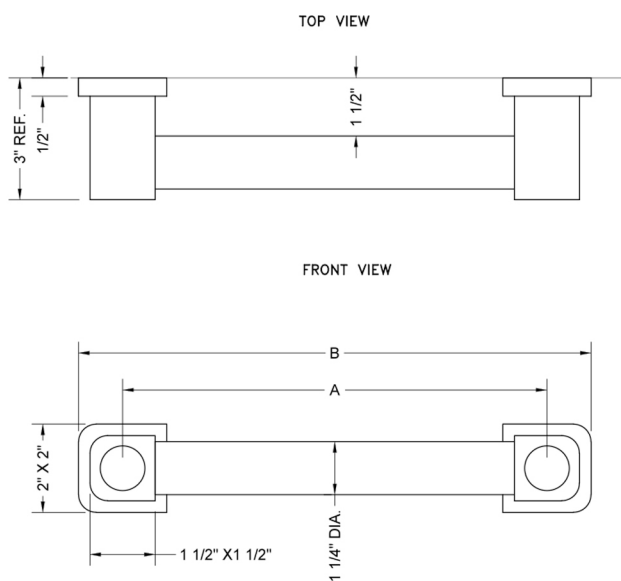

18" G80 Straight Grab Bar

Model #: G80-18-

FEATURES:

- ADA compliant when properly installed
- All brass construction, fully polished & plated
- All grab bars can be custom sized. Contact JACLO for pricing & availability
- Optional handshower sliders and toilet paper/wash cloth holders can be added only upon initial order

SPECIFICATION DRAWING:

CONTEMPO LUXURY GRAB BAR 1 1/4"			
PART. #	SPECIFICS	A	B
G80-12-XXX	12" C TO C	12"	14"
G80-16-XXX	16" C TO C	16"	18"
G80-18-XXX	18" C TO C	18"	20"
G80-24-XXX	24" C TO C	24"	26"
G80-32-XXX	32" C TO C	32"	34"
G80-36-XXX	36" C TO C	36"	38"
G80-42-XXX	42" C TO C	42"	44"
G80-48-XXX	48" C TO C	48"	50"