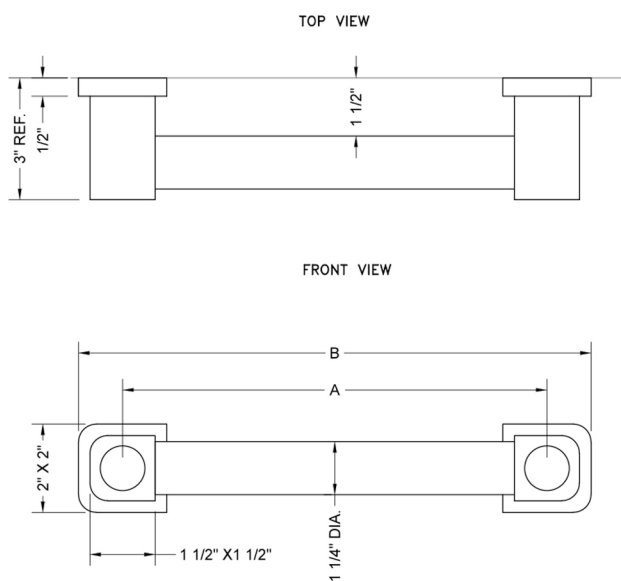

## 16" G80 Straight Grab Bar

Model #: G80-16-

### FEATURES:

- ADA compliant when properly installed
- All brass construction, fully polished & plated
- All grab bars can be custom sized. Contact JACLO for pricing & availability
- Optional handshower sliders and toilet paper/wash cloth holders can be added only upon initial order

### SPECIFICATION DRAWING:

CONTEMPO LUXURY GRAB BAR 1 1/4"			
PART. #	SPECIFICS	A	B
G80-12-XXX	12" C TO C	12"	14"
G80-16-XXX	16" C TO C	16"	18"
G80-18-XXX	18" C TO C	18"	20"
G80-24-XXX	24" C TO C	24"	26"
G80-32-XXX	32" C TO C	32"	34"
G80-36-XXX	36" C TO C	36"	38"
G80-42-XXX	42" C TO C	42"	44"
G80-48-XXX	48" C TO C	48"	50"