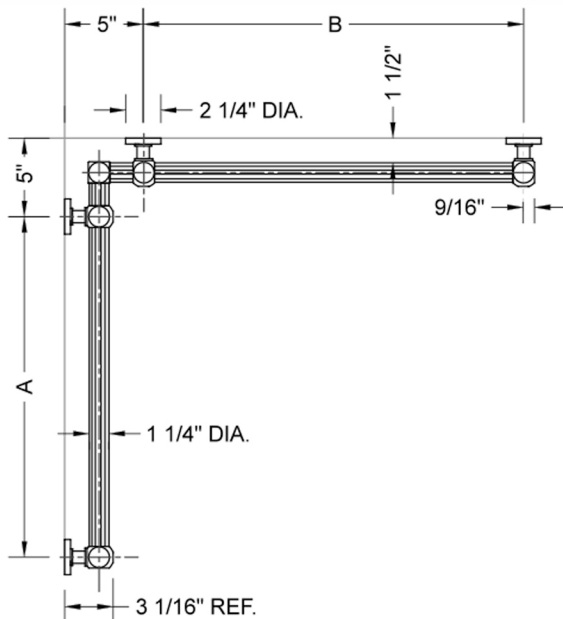

## G71 60" x 60" Inside Corner Grab Bar

**Model #: G71-60-60-IC-**

### FEATURES:

- ADA compliant when properly installed
- All brass construction, fully polished & plated
- All grab bars can be custom sized. Contact JACLO for pricing & availability
- Optional handshower sliders and toilet paper/wash cloth holders can be added only upon initial order
- Grab bars over 32" REQUIRE a middle post

### SPECIFICATION DRAWING:

BRASS LUXURY GRAB BAR							
PART. #	DESCRIPTION	A	B	PART. #	DESCRIPTION	A	B
G71-12-12-IC	CENTER OF POST	12"	12"	G71-24-36-IC	CENTER OF POST	24"	36"
G71-12-16-IC	CENTER OF POST	12"	16"	G71-24-48-IC	CENTER OF POST	24"	48"
G71-12-24-IC	CENTER OF POST	12"	24"	G71-24-60-IC	CENTER OF POST	24"	60"
G71-12-32-IC	CENTER OF POST	12"	32"				
				G71-32-32-IC	CENTER OF POST	32"	32"
G71-12-36-IC	CENTER OF POST	12"	36"	G71-32-36-IC	CENTER OF POST	32"	36"
G71-12-48-IC	CENTER OF POST	12"	48"	G71-32-48-IC	CENTER OF POST	32"	48"
G71-12-60-IC	CENTER OF POST	12"	60"	G71-32-60-IC	CENTER OF POST	32"	60"
G71-16-16-IC	CENTER OF POST	16"	16"	G71-36-36-IC	CENTER OF POST	36"	36"
G71-16-24-IC	CENTER OF POST	16"	24"	G71-36-48-IC	CENTER OF POST	36"	48"
G71-16-32-IC	CENTER OF POST	16"	32"	G71-36-60-IC	CENTER OF POST	36"	60"
G71-16-36-IC	CENTER OF POST	16"	36"	G71-48-48-IC	CENTER OF POST	48"	48"
G71-16-48-IC	CENTER OF POST	16"	48"	G71-48-60-IC	CENTER OF POST	48"	60"
G71-16-60-IC	CENTER OF POST	16"	60"				
				G71-60-60-IC	CENTER OF POST	60"	60"
G71-24-24-IC	CENTER OF POST	24"	24"				
G71-24-32-IC	CENTER OF POST	24"	32"				