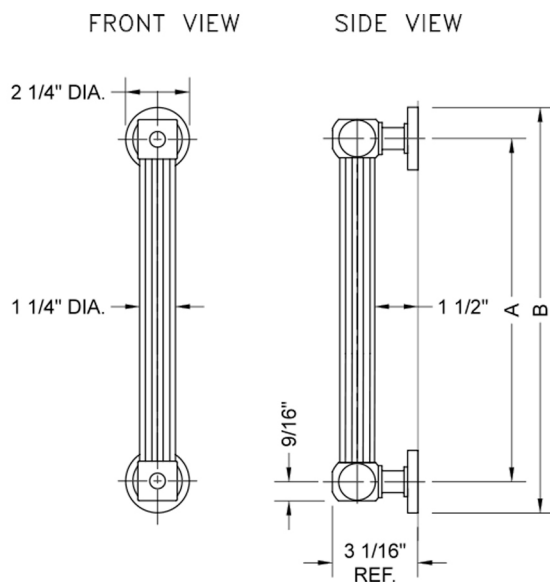

48" G71 Straight Grab Bar

Model #: **G71-48-**

FEATURES:

- ADA compliant when properly installed
- All brass construction, fully polished & plated
- All grab bars can be custom sized. Contact JACLO for pricing & availability
- Optional handshower sliders and toilet paper/wash cloth holders can be added only upon initial order
- Grab bars over 32" REQUIRE a middle post

SPECIFICATION DRAWING:

BRASS LUXURY GRAB BARS			
PART. #	DESCRIPTION	A	B
G71-12-XX	12" GRAB BAR	12"	14 1/4"
G71-16-XX	16" GRAB BAR	16"	18 1/4"
G71-18-XX	18" GRAB BAR	18"	20 1/4"
G71-24-XX	24" GRAB BAR	24"	26 1/4"
G71-32-XX	32" GRAB BAR	32"	34 1/4"
<i>*NOTE: GRAB BARS OVER 32" REQUIRE A MIDDLE POST</i>			
G71-36-XX	36" GRAB BAR	36"	38 1/4"
G71-42-XX	42" GRAB BAR	42"	44 1/4"
G71-48-XX	48" GRAB BAR	48"	50 1/4"
G71-60-XX	60" GRAB BAR	60"	62 1/4"