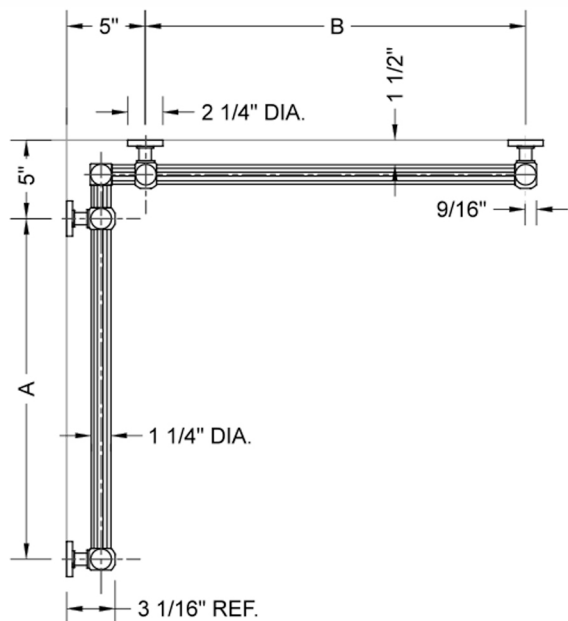

## G71 48" x 60" Inside Corner Grab Bar

Model #: **G71-48-60-IC-**

### FEATURES:

- ADA compliant when properly installed
- All brass construction, fully polished & plated
- All grab bars can be custom sized. Contact JACLO for pricing & availability
- Optional handshower sliders and toilet paper/wash cloth holders can be added only upon initial order
- Grab bars over 32" REQUIRE a middle post

### SPECIFICATION DRAWING:

BRASS LUXURY GRAB BAR							
PART. #	DESCRIPTION	A	B	PART. #	DESCRIPTION	A	B
G71-12-12-IC	CENTER OF POST	12"	12"	G71-24-36-IC	CENTER OF POST	24"	36"
G71-12-16-IC	CENTER OF POST	12"	16"	G71-24-48-IC	CENTER OF POST	24"	48"
G71-12-24-IC	CENTER OF POST	12"	24"	G71-24-60-IC	CENTER OF POST	24"	60"
G71-12-32-IC	CENTER OF POST	12"	32"				
				G71-32-32-IC	CENTER OF POST	32"	32"
G71-12-36-IC	CENTER OF POST	12"	36"	G71-32-36-IC	CENTER OF POST	32"	36"
G71-12-48-IC	CENTER OF POST	12"	48"	G71-32-48-IC	CENTER OF POST	32"	48"
G71-12-60-IC	CENTER OF POST	12"	60"	G71-32-60-IC	CENTER OF POST	32"	60"
G71-16-16-IC	CENTER OF POST	16"	16"	G71-36-36-IC	CENTER OF POST	36"	36"
G71-16-24-IC	CENTER OF POST	16"	24"	G71-36-48-IC	CENTER OF POST	36"	48"
G71-16-32-IC	CENTER OF POST	16"	32"	G71-36-60-IC	CENTER OF POST	36"	60"
G71-16-36-IC	CENTER OF POST	16"	36"	G71-48-48-IC	CENTER OF POST	48"	48"
G71-16-48-IC	CENTER OF POST	16"	48"	G71-48-60-IC	CENTER OF POST	48"	60"
G71-16-60-IC	CENTER OF POST	16"	60"				
				G71-60-60-IC	CENTER OF POST	60"	60"
G71-24-24-IC	CENTER OF POST	24"	24"				
G71-24-32-IC	CENTER OF POST	24"	32"				