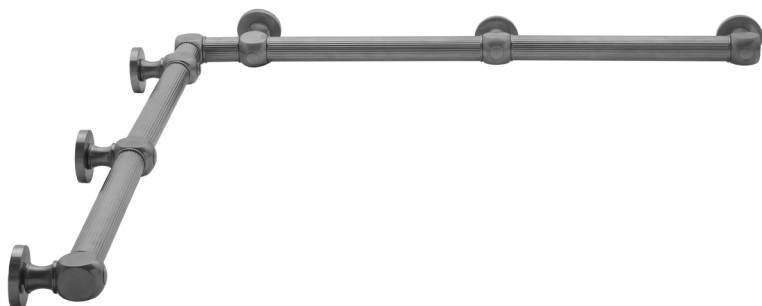

## G71 48" x 60" Inside Corner Grab Bar

Model #: **G71-48-60-IC-**

### FEATURES:

- ADA compliant when properly installed
- All brass construction, fully polished & plated
- All grab bars can be custom sized. Contact JACLO for pricing & availability
- Optional handshower sliders and toilet paper/wash cloth holders can be added only upon initial order
- Grab bars over 32" REQUIRE a middle post

### SPECIFICATION DRAWING:

BRASS LUXURY GRAB BAR							
PART. #	DESCRIPTION	A	B	PART. #	DESCRIPTION	A	B
G71-12-12-IC	CENTER OF POST	12"	12"	G71-24-36-IC	CENTER OF POST	24"	36"
G71-12-16-IC	CENTER OF POST	12"	16"	G71-24-48-IC	CENTER OF POST	24"	48"
G71-12-24-IC	CENTER OF POST	12"	24"	G71-24-60-IC	CENTER OF POST	24"	60"
G71-12-32-IC	CENTER OF POST	12"	32"				
				G71-32-32-IC	CENTER OF POST	32"	32"
G71-12-36-IC	CENTER OF POST	12"	36"	G71-32-36-IC	CENTER OF POST	32"	36"
G71-12-48-IC	CENTER OF POST	12"	48"	G71-32-48-IC	CENTER OF POST	32"	48"
G71-12-60-IC	CENTER OF POST	12"	60"	G71-32-60-IC	CENTER OF POST	32"	60"
G71-16-16-IC	CENTER OF POST	16"	16"	G71-36-36-IC	CENTER OF POST	36"	36"
G71-16-24-IC	CENTER OF POST	16"	24"	G71-36-48-IC	CENTER OF POST	36"	48"
G71-16-32-IC	CENTER OF POST	16"	32"	G71-36-60-IC	CENTER OF POST	36"	60"
G71-16-36-IC	CENTER OF POST	16"	36"	G71-48-48-IC	CENTER OF POST	48"	48"
G71-16-48-IC	CENTER OF POST	16"	48"	G71-48-60-IC	CENTER OF POST	48"	60"
G71-16-60-IC	CENTER OF POST	16"	60"				
				G71-60-60-IC	CENTER OF POST	60"	60"
G71-24-24-IC	CENTER OF POST	24"	24"				
G71-24-32-IC	CENTER OF POST	24"	32"				