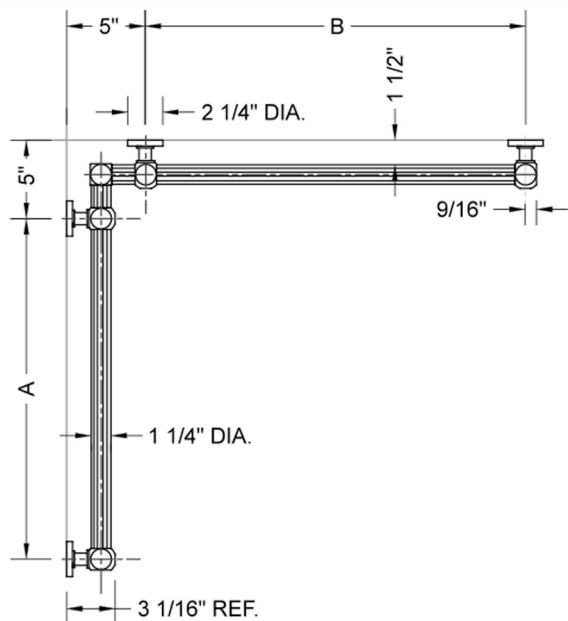

G71 48" x 48" Inside Corner Grab Bar

Model #: **G71-48-48-IC-**

FEATURES:

- ADA compliant when properly installed
- All brass construction, fully polished & plated
- All grab bars can be custom sized. Contact JACLO for pricing & availability
- Optional handshower sliders and toilet paper/wash cloth holders can be added only upon initial order
- Grab bars over 32" REQUIRE a middle post

SPECIFICATION DRAWING:

BRASS LUXURY GRAB BAR							
PART. #	DESCRIPTION	A	B	PART. #	DESCRIPTION	A	B
G71-12-12-IC	CENTER OF POST	12"	12"	G71-24-36-IC	CENTER OF POST	24"	36"
G71-12-16-IC	CENTER OF POST	12"	16"	G71-24-48-IC	CENTER OF POST	24"	48"
G71-12-24-IC	CENTER OF POST	12"	24"	G71-24-60-IC	CENTER OF POST	24"	60"
G71-12-32-IC	CENTER OF POST	12"	32"				
				G71-32-32-IC	CENTER OF POST	32"	32"
G71-12-36-IC	CENTER OF POST	12"	36"	G71-32-36-IC	CENTER OF POST	32"	36"
G71-12-48-IC	CENTER OF POST	12"	48"	G71-32-48-IC	CENTER OF POST	32"	48"
G71-12-60-IC	CENTER OF POST	12"	60"	G71-32-60-IC	CENTER OF POST	32"	60"
G71-16-16-IC	CENTER OF POST	16"	16"	G71-36-36-IC	CENTER OF POST	36"	36"
G71-16-24-IC	CENTER OF POST	16"	24"	G71-36-48-IC	CENTER OF POST	36"	48"
G71-16-32-IC	CENTER OF POST	16"	32"	G71-36-60-IC	CENTER OF POST	36"	60"
G71-16-36-IC	CENTER OF POST	16"	36"	G71-48-48-IC	CENTER OF POST	48"	48"
G71-16-48-IC	CENTER OF POST	16"	48"	G71-48-60-IC	CENTER OF POST	48"	60"
G71-16-60-IC	CENTER OF POST	16"	60"				
				G71-60-60-IC	CENTER OF POST	60"	60"
G71-24-24-IC	CENTER OF POST	24"	24"				
G71-24-32-IC	CENTER OF POST	24"	32"				