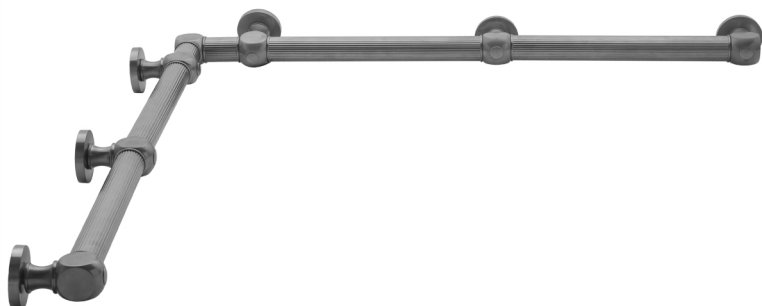

G71 48" x 48" Inside Corner Grab Bar

Model #: **G71-48-48-IC-**

FEATURES:

- ADA compliant when properly installed
- All brass construction, fully polished & plated
- All grab bars can be custom sized. Contact JACLO for pricing & availability
- Optional handshower sliders and toilet paper/wash cloth holders can be added only upon initial order
- Grab bars over 32" REQUIRE a middle post

AVAILABLE FINISHES:

Polished Chrome (PCH)	Satin Chrome (SC)	Bronze Umber (BU)
Satin Nickel (SN)	Pewter (PEW)	Caramel Bronze (CB)
Polished Nickel (PN)	Antique Brass (AB)	Antique Copper (ACU)
Oil-Rubbed Bronze (ORB)	Polished Brass (PB)	Polished Copper (PCU)
Vintage Bronze (VB)	Satin Brass (SB)	Matte Black (MBK)
Satin Gold (SG)	Polished Gold (PG)	Black Nickel (BKN)
Bombay Gold (BG)	Jewelers Gold (JG)	Europa Bronze (EB)
White (WH)	Sedona Beige (SDB)	Tristan Brass (TB)
Unlacquered Brass (ULB)	Satin Cooper (SCU)	