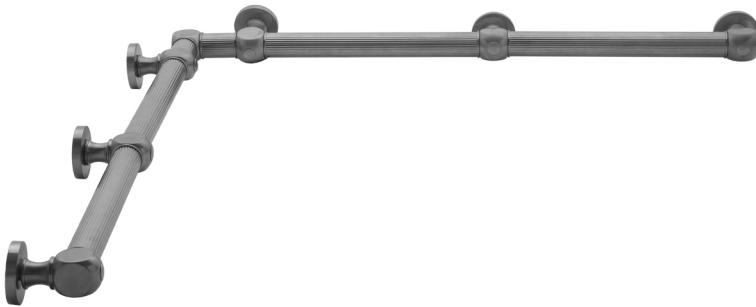

G71 36" x 60" Inside Corner Grab Bar

Model #: **G71-36-60-IC-**

FEATURES:

- ADA compliant when properly installed
- All brass construction, fully polished & plated
- All grab bars can be custom sized. Contact JACLO for pricing & availability
- Optional handshower sliders and toilet paper/wash cloth holders can be added only upon initial order
- Grab bars over 32" REQUIRE a middle post

AVAILABLE FINISHES:

Polished Chrome (PCH)	Satin Chrome (SC)	Bronze Umber (BU)
Satin Nickel (SN)	Pewter (PEW)	Caramel Bronze (CB)
Polished Nickel (PN)	Antique Brass (AB)	Antique Copper (ACU)
Oil-Rubbed Bronze (ORB)	Polished Brass (PB)	Polished Copper (PCU)
Vintage Bronze (VB)	Satin Brass (SB)	Matte Black (MBK)
Satin Gold (SG)	Polished Gold (PG)	Black Nickel (BKN)
Bombay Gold (BG)	Jewelers Gold (JG)	Europa Bronze (EB)
White (WH)	Sedona Beige (SDB)	Tristan Brass (TB)
Unlacquered Brass (ULB)	Satin Cooper (SCU)	