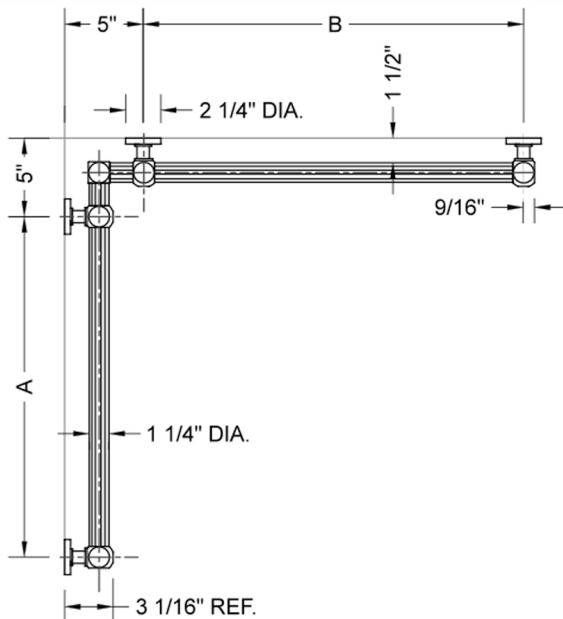

G71 36" x 60" Inside Corner Grab Bar

Model #: **G71-36-60-IC-**

FEATURES:

- ADA compliant when properly installed
- All brass construction, fully polished & plated
- All grab bars can be custom sized. Contact JACLO for pricing & availability
- Optional handshower sliders and toilet paper/wash cloth holders can be added only upon initial order
- Grab bars over 32" REQUIRE a middle post

SPECIFICATION DRAWING:

BRASS LUXURY GRAB BAR							
PART. #	DESCRIPTION	A	B	PART. #	DESCRIPTION	A	B
G71-12-12-IC	CENTER OF POST	12"	12"	G71-24-36-IC	CENTER OF POST	24"	36"
G71-12-16-IC	CENTER OF POST	12"	16"	G71-24-48-IC	CENTER OF POST	24"	48"
G71-12-24-IC	CENTER OF POST	12"	24"	G71-24-60-IC	CENTER OF POST	24"	60"
G71-12-32-IC	CENTER OF POST	12"	32"				
				G71-32-32-IC	CENTER OF POST	32"	32"
G71-12-36-IC	CENTER OF POST	12"	36"	G71-32-36-IC	CENTER OF POST	32"	36"
G71-12-48-IC	CENTER OF POST	12"	48"	G71-32-48-IC	CENTER OF POST	32"	48"
G71-12-60-IC	CENTER OF POST	12"	60"	G71-32-60-IC	CENTER OF POST	32"	60"
G71-16-16-IC	CENTER OF POST	16"	16"	G71-36-36-IC	CENTER OF POST	36"	36"
G71-16-24-IC	CENTER OF POST	16"	24"	G71-36-48-IC	CENTER OF POST	36"	48"
G71-16-32-IC	CENTER OF POST	16"	32"	G71-36-60-IC	CENTER OF POST	36"	60"
G71-16-36-IC	CENTER OF POST	16"	36"	G71-48-48-IC	CENTER OF POST	48"	48"
G71-16-48-IC	CENTER OF POST	16"	48"	G71-48-60-IC	CENTER OF POST	48"	60"
G71-16-60-IC	CENTER OF POST	16"	60"				
				G71-60-60-IC	CENTER OF POST	60"	60"
G71-24-24-IC	CENTER OF POST	24"	24"				
G71-24-32-IC	CENTER OF POST	24"	32"				