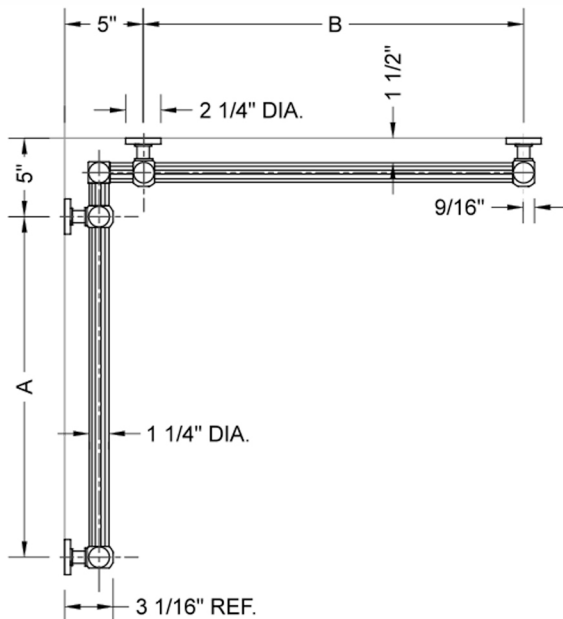

G71 36" x 48" Inside Corner Grab Bar

Model #: G71-36-48-IC-

FEATURES:

- ADA compliant when properly installed
- All brass construction, fully polished & plated
- All grab bars can be custom sized. Contact JACLO for pricing & availability
- Optional handshower sliders and toilet paper/wash cloth holders can be added only upon initial order
- Grab bars over 32" REQUIRE a middle post

SPECIFICATION DRAWING:

BRASS LUXURY GRAB BAR							
PART. #	DESCRIPTION	A	B	PART. #	DESCRIPTION	A	B
G71-12-12-IC	CENTER OF POST	12"	12"	G71-24-36-IC	CENTER OF POST	24"	36"
G71-12-16-IC	CENTER OF POST	12"	16"	G71-24-48-IC	CENTER OF POST	24"	48"
G71-12-24-IC	CENTER OF POST	12"	24"	G71-24-60-IC	CENTER OF POST	24"	60"
G71-12-32-IC	CENTER OF POST	12"	32"				
				G71-32-32-IC	CENTER OF POST	32"	32"
G71-12-36-IC	CENTER OF POST	12"	36"	G71-32-36-IC	CENTER OF POST	32"	36"
G71-12-48-IC	CENTER OF POST	12"	48"	G71-32-48-IC	CENTER OF POST	32"	48"
G71-12-60-IC	CENTER OF POST	12"	60"	G71-32-60-IC	CENTER OF POST	32"	60"
G71-16-16-IC	CENTER OF POST	16"	16"	G71-36-36-IC	CENTER OF POST	36"	36"
G71-16-24-IC	CENTER OF POST	16"	24"	G71-36-48-IC	CENTER OF POST	36"	48"
G71-16-32-IC	CENTER OF POST	16"	32"	G71-36-60-IC	CENTER OF POST	36"	60"
G71-16-36-IC	CENTER OF POST	16"	36"	G71-48-48-IC	CENTER OF POST	48"	48"
G71-16-48-IC	CENTER OF POST	16"	48"	G71-48-60-IC	CENTER OF POST	48"	60"
G71-16-60-IC	CENTER OF POST	16"	60"				
				G71-60-60-IC	CENTER OF POST	60"	60"
G71-24-24-IC	CENTER OF POST	24"	24"				
G71-24-32-IC	CENTER OF POST	24"	32"				