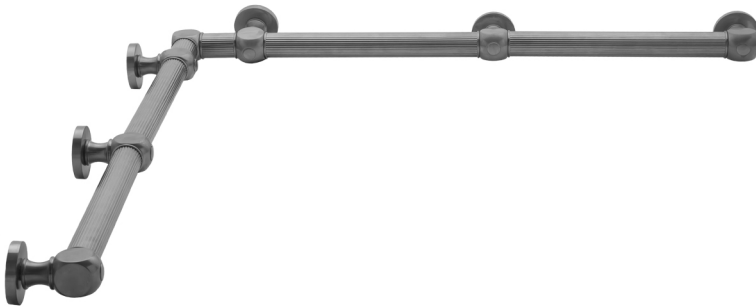

G71 36" x 48" Inside Corner Grab Bar

Model #: G71-36-48-IC-

FEATURES:

- ADA compliant when properly installed
- All brass construction, fully polished & plated
- All grab bars can be custom sized. Contact JACLO for pricing & availability
- Optional handshower sliders and toilet paper/wash cloth holders can be added only upon initial order
- Grab bars over 32" REQUIRE a middle post

AVAILABLE FINISHES:

Polished Chrome (PCH)	Satin Chrome (SC)	Bronze Umber (BU)
Satin Nickel (SN)	Pewter (PEW)	Caramel Bronze (CB)
Polished Nickel (PN)	Antique Brass (AB)	Antique Copper (ACU)
Oil-Rubbed Bronze (ORB)	Polished Brass (PB)	Polished Copper (PCU)
Vintage Bronze (VB)	Satin Brass (SB)	Matte Black (MBK)
Satin Gold (SG)	Polished Gold (PG)	Black Nickel (BKN)
Bombay Gold (BG)	Jewelers Gold (JG)	Europa Bronze (EB)
White (WH)	Sedona Beige (SDB)	Tristan Brass (TB)
Unlacquered Brass (ULB)	Satin Cooper (SCU)	