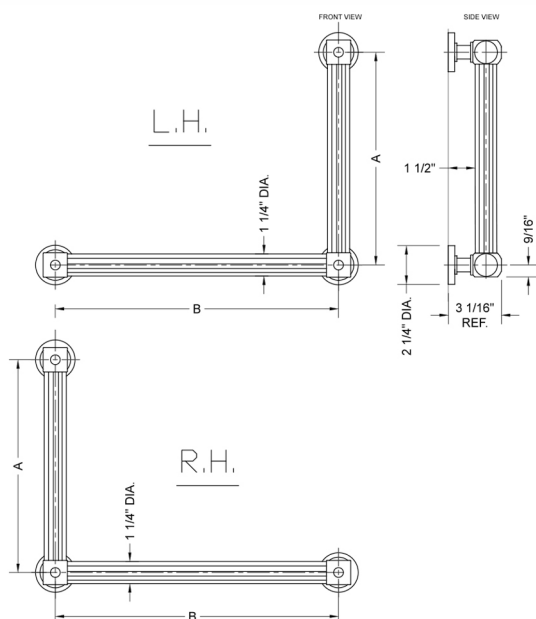

## G71 32H x 24W 90° Right Hand Grab Bar

Model #: **G71-32H-24W-RH-**

### FEATURES:

- ADA compliant when properly installed
- All brass construction, fully polished & plated
- All grab bars can be custom sized. Contact JACLO for pricing & availability
- Optional handshower sliders and toilet paper/wash cloth holders can be added only upon initial order
- Grab bars over 32" REQUIRE a middle post

### SPECIFICATION DRAWING:

BRASS LUXURY GRAB BAR			
PART. #	DESCRIPTION	A H	B W
G71-12H-12W	CENTER TO CENTER	12"	12"
G71-12H-16W	CENTER TO CENTER	12"	16"
G71-12H-24W	CENTER TO CENTER	12"	24"
G71-12H-32W	CENTER TO CENTER	12"	32"
G71-16H-12W	CENTER TO CENTER	16"	12"
G71-16H-16W	CENTER TO CENTER	16"	16"
G71-16H-24W	CENTER TO CENTER	16"	24"
G71-16H-32W	CENTER TO CENTER	16"	32"
G71-24H-12W	CENTER TO CENTER	24"	12"
G71-24H-16W	CENTER TO CENTER	24"	16"
G71-24H-24W	CENTER TO CENTER	24"	24"
G71-24H-32W	CENTER TO CENTER	24"	32"
G71-32H-12W	CENTER TO CENTER	32"	12"
G71-32H-16W	CENTER TO CENTER	32"	16"
G71-32H-24W	CENTER TO CENTER	32"	24"
G71-32H-32W	CENTER TO CENTER	32"	32"