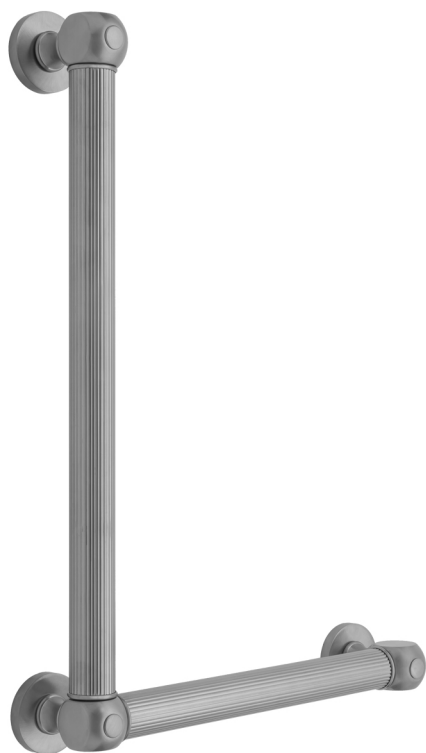

## G71 32H x 24W 90° Right Hand Grab Bar

Model #: **G71-32H-24W-RH-**

### FEATURES:

- ADA compliant when properly installed
- All brass construction, fully polished & plated
- All grab bars can be custom sized. Contact JACLO for pricing & availability
- Optional handshower sliders and toilet paper/wash cloth holders can be added only upon initial order
- Grab bars over 32" REQUIRE a middle post

### AVAILABLE FINISHES:

Polished Chrome (PCH)	Satin Chrome (SC)	Bronze Umber (BU)
Satin Nickel (SN)	Pewter (PEW)	Caramel Bronze (CB)
Polished Nickel (PN)	Antique Brass (AB)	Antique Copper (ACU)
Oil-Rubbed Bronze (ORB)	Polished Brass (PB)	Polished Copper (PCU)
Vintage Bronze (VB)	Satin Brass (SB)	Matte Black (MBK)
Satin Gold (SG)	Polished Gold (PG)	Black Nickel (BKN)
Bombay Gold (BG)	Jewelers Gold (JG)	Europa Bronze (EB)
White (WH)	Sedona Beige (SDB)	Tristan Brass (TB)
Unlacquered Brass (ULB)	Satin Cooper (SCU)	

### SPECIFICATION DRAWING:

BRASS LUXURY GRAB BAR			
PART. #	DESCRIPTION	A H	B W
G71-12H-12W	CENTER TO CENTER	12"	12"
G71-12H-16W	CENTER TO CENTER	12"	16"
G71-12H-24W	CENTER TO CENTER	12"	24"
G71-12H-32W	CENTER TO CENTER	12"	32"
G71-16H-12W	CENTER TO CENTER	16"	12"
G71-16H-16W	CENTER TO CENTER	16"	16"
G71-16H-24W	CENTER TO CENTER	16"	24"
G71-16H-32W	CENTER TO CENTER	16"	32"
G71-24H-12W	CENTER TO CENTER	24"	12"
G71-24H-16W	CENTER TO CENTER	24"	16"
G71-24H-24W	CENTER TO CENTER	24"	24"
G71-24H-32W	CENTER TO CENTER	24"	32"
G71-32H-12W	CENTER TO CENTER	32"	12"
G71-32H-16W	CENTER TO CENTER	32"	16"
G71-32H-24W	CENTER TO CENTER	32"	24"
G71-32H-32W	CENTER TO CENTER	32"	32"