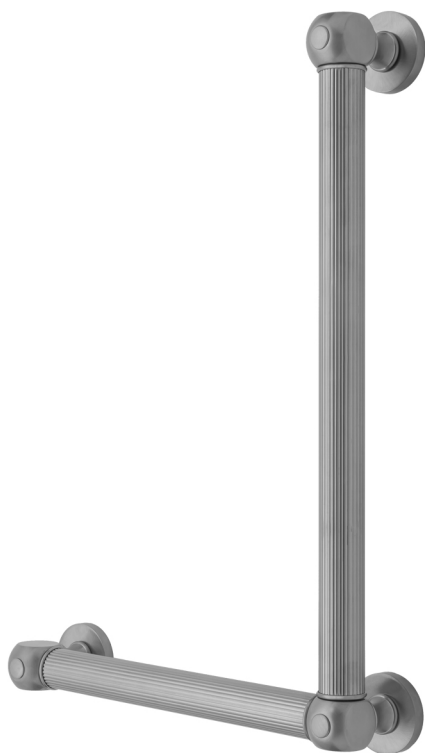

G71 32H x 24W 90° Left Hand Grab Bar

Model #: **G71-32H-24W-LH-**

FEATURES:

- ADA compliant when properly installed
- All brass construction, fully polished & plated
- All grab bars can be custom sized. Contact JACLO for pricing & availability
- Optional handshower sliders and toilet paper/wash cloth holders can be added only upon initial order
- Grab bars over 32" REQUIRE a middle post

AVAILABLE FINISHES:

Polished Chrome (PCH)	Satin Chrome (SC)	Bronze Umber (BU)
Satin Nickel (SN)	Pewter (PEW)	Caramel Bronze (CB)
Polished Nickel (PN)	Antique Brass (AB)	Antique Copper (ACU)
Oil-Rubbed Bronze (ORB)	Polished Brass (PB)	Polished Copper (PCU)
Vintage Bronze (VB)	Satin Brass (SB)	Matte Black (MBK)
Satin Gold (SG)	Polished Gold (PG)	Black Nickel (BKN)
Bombay Gold (BG)	Jewelers Gold (JG)	Europa Bronze (EB)
White (WH)	Sedona Beige (SDB)	Tristan Brass (TB)
Unlacquered Brass (ULB)	Satin Cooper (SCU)	

SPECIFICATION DRAWING:

BRASS LUXURY GRAB BAR			
PART. #	DESCRIPTION	A H	B W
G71-12H-12W	CENTER TO CENTER	12"	12"
G71-12H-16W	CENTER TO CENTER	12"	16"
G71-12H-24W	CENTER TO CENTER	12"	24"
G71-12H-32W	CENTER TO CENTER	12"	32"
G71-16H-12W	CENTER TO CENTER	16"	12"
G71-16H-16W	CENTER TO CENTER	16"	16"
G71-16H-24W	CENTER TO CENTER	16"	24"
G71-16H-32W	CENTER TO CENTER	16"	32"
G71-24H-12W	CENTER TO CENTER	24"	12"
G71-24H-16W	CENTER TO CENTER	24"	16"
G71-24H-24W	CENTER TO CENTER	24"	24"
G71-24H-32W	CENTER TO CENTER	24"	32"
G71-32H-12W	CENTER TO CENTER	32"	12"
G71-32H-16W	CENTER TO CENTER	32"	16"
G71-32H-24W	CENTER TO CENTER	32"	24"
G71-32H-32W	CENTER TO CENTER	32"	32"