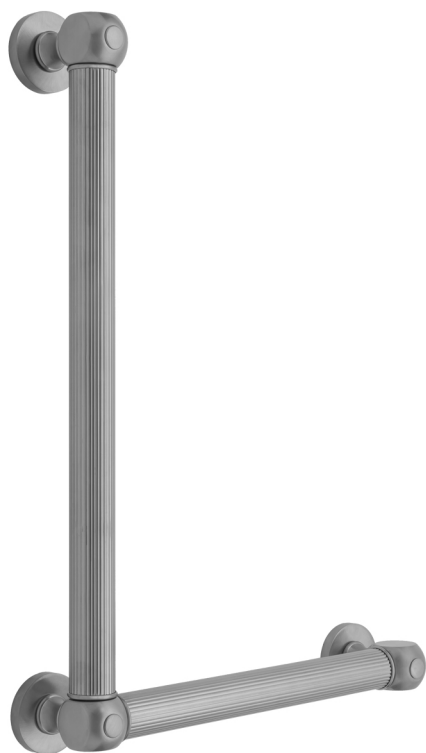

G71 32H x 16W 90° Right Hand Grab Bar

Model #: **G71-32H-16W-RH-**

FEATURES:

- ADA compliant when properly installed
- All brass construction, fully polished & plated
- All grab bars can be custom sized. Contact JACLO for pricing & availability
- Optional handshower sliders and toilet paper/wash cloth holders can be added only upon initial order
- Grab bars over 32" REQUIRE a middle post

AVAILABLE FINISHES:

Polished Chrome (PCH)	Satin Chrome (SC)	Bronze Umber (BU)
Satin Nickel (SN)	Pewter (PEW)	Caramel Bronze (CB)
Polished Nickel (PN)	Antique Brass (AB)	Antique Copper (ACU)
Oil-Rubbed Bronze (ORB)	Polished Brass (PB)	Polished Copper (PCU)
Vintage Bronze (VB)	Satin Brass (SB)	Matte Black (MBK)
Satin Gold (SG)	Polished Gold (PG)	Black Nickel (BKN)
Bombay Gold (BG)	Jewelers Gold (JG)	Europa Bronze (EB)
White (WH)	Sedona Beige (SDB)	Tristan Brass (TB)
Unlacquered Brass (ULB)	Satin Cooper (SCU)	

SPECIFICATION DRAWING:

BRASS LUXURY GRAB BAR			
PART. #	DESCRIPTION	A H	B W
G71-12H-12W	CENTER TO CENTER	12"	12"
G71-12H-16W	CENTER TO CENTER	12"	16"
G71-12H-24W	CENTER TO CENTER	12"	24"
G71-12H-32W	CENTER TO CENTER	12"	32"
G71-16H-12W	CENTER TO CENTER	16"	12"
G71-16H-16W	CENTER TO CENTER	16"	16"
G71-16H-24W	CENTER TO CENTER	16"	24"
G71-16H-32W	CENTER TO CENTER	16"	32"
G71-24H-12W	CENTER TO CENTER	24"	12"
G71-24H-16W	CENTER TO CENTER	24"	16"
G71-24H-24W	CENTER TO CENTER	24"	24"
G71-24H-32W	CENTER TO CENTER	24"	32"
G71-32H-12W	CENTER TO CENTER	32"	12"
G71-32H-16W	CENTER TO CENTER	32"	16"
G71-32H-24W	CENTER TO CENTER	32"	24"
G71-32H-32W	CENTER TO CENTER	32"	32"