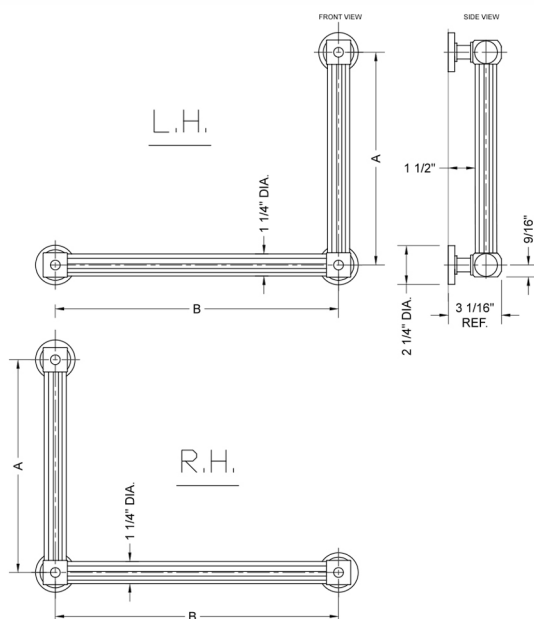

G71 32H x 16W 90° Right Hand Grab Bar

Model #: **G71-32H-16W-RH-**

FEATURES:

- ADA compliant when properly installed
- All brass construction, fully polished & plated
- All grab bars can be custom sized. Contact JACLO for pricing & availability
- Optional handshower sliders and toilet paper/wash cloth holders can be added only upon initial order
- Grab bars over 32" REQUIRE a middle post

SPECIFICATION DRAWING:

BRASS LUXURY GRAB BAR			
PART. #	DESCRIPTION	A H	B W
G71-12H-12W	CENTER TO CENTER	12"	12"
G71-12H-16W	CENTER TO CENTER	12"	16"
G71-12H-24W	CENTER TO CENTER	12"	24"
G71-12H-32W	CENTER TO CENTER	12"	32"
G71-16H-12W	CENTER TO CENTER	16"	12"
G71-16H-16W	CENTER TO CENTER	16"	16"
G71-16H-24W	CENTER TO CENTER	16"	24"
G71-16H-32W	CENTER TO CENTER	16"	32"
G71-24H-12W	CENTER TO CENTER	24"	12"
G71-24H-16W	CENTER TO CENTER	24"	16"
G71-24H-24W	CENTER TO CENTER	24"	24"
G71-24H-32W	CENTER TO CENTER	24"	32"
G71-32H-12W	CENTER TO CENTER	32"	12"
G71-32H-16W	CENTER TO CENTER	32"	16"
G71-32H-24W	CENTER TO CENTER	32"	24"
G71-32H-32W	CENTER TO CENTER	32"	32"