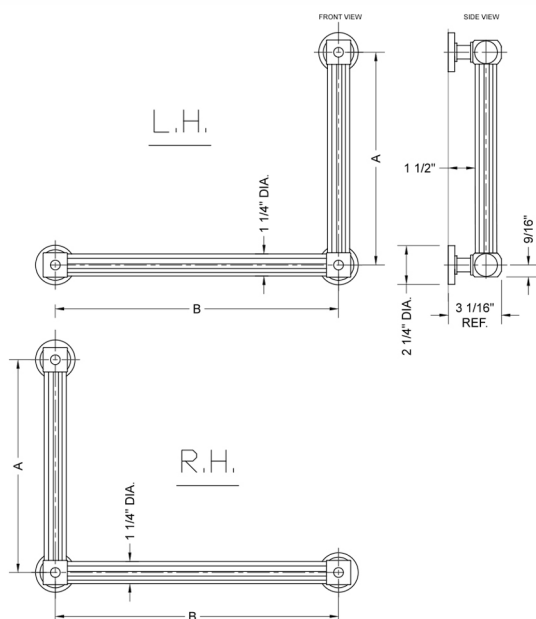

G71 32H x 16W 90° Left Hand Grab Bar

Model #: **G71-32H-16W-LH-**

FEATURES:

- ADA compliant when properly installed
- All brass construction, fully polished & plated
- All grab bars can be custom sized. Contact JACLO for pricing & availability
- Optional handshower sliders and toilet paper/wash cloth holders can be added only upon initial order
- Grab bars over 32" REQUIRE a middle post

SPECIFICATION DRAWING:

BRASS LUXURY GRAB BAR			
PART. #	DESCRIPTION	A H	B W
G71-12H-12W	CENTER TO CENTER	12"	12"
G71-12H-16W	CENTER TO CENTER	12"	16"
G71-12H-24W	CENTER TO CENTER	12"	24"
G71-12H-32W	CENTER TO CENTER	12"	32"
G71-16H-12W	CENTER TO CENTER	16"	12"
G71-16H-16W	CENTER TO CENTER	16"	16"
G71-16H-24W	CENTER TO CENTER	16"	24"
G71-16H-32W	CENTER TO CENTER	16"	32"
G71-24H-12W	CENTER TO CENTER	24"	12"
G71-24H-16W	CENTER TO CENTER	24"	16"
G71-24H-24W	CENTER TO CENTER	24"	24"
G71-24H-32W	CENTER TO CENTER	24"	32"
G71-32H-12W	CENTER TO CENTER	32"	12"
G71-32H-16W	CENTER TO CENTER	32"	16"
G71-32H-24W	CENTER TO CENTER	32"	24"
G71-32H-32W	CENTER TO CENTER	32"	32"