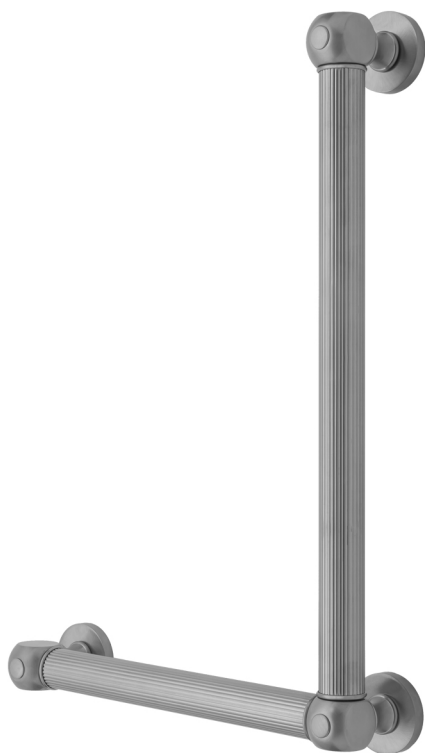

G71 32H x 16W 90° Left Hand Grab Bar

Model #: **G71-32H-16W-LH-**

FEATURES:

- ADA compliant when properly installed
- All brass construction, fully polished & plated
- All grab bars can be custom sized. Contact JACLO for pricing & availability
- Optional handshower sliders and toilet paper/wash cloth holders can be added only upon initial order
- Grab bars over 32" REQUIRE a middle post

AVAILABLE FINISHES:

Polished Chrome (PCH)	Satin Chrome (SC)	Bronze Umber (BU)
Satin Nickel (SN)	Pewter (PEW)	Caramel Bronze (CB)
Polished Nickel (PN)	Antique Brass (AB)	Antique Copper (ACU)
Oil-Rubbed Bronze (ORB)	Polished Brass (PB)	Polished Copper (PCU)
Vintage Bronze (VB)	Satin Brass (SB)	Matte Black (MBK)
Satin Gold (SG)	Polished Gold (PG)	Black Nickel (BKN)
Bombay Gold (BG)	Jewelers Gold (JG)	Europa Bronze (EB)
White (WH)	Sedona Beige (SDB)	Tristan Brass (TB)
Unlacquered Brass (ULB)	Satin Cooper (SCU)	

SPECIFICATION DRAWING:

BRASS LUXURY GRAB BAR			
PART. #	DESCRIPTION	A H	B W
G71-12H-12W	CENTER TO CENTER	12"	12"
G71-12H-16W	CENTER TO CENTER	12"	16"
G71-12H-24W	CENTER TO CENTER	12"	24"
G71-12H-32W	CENTER TO CENTER	12"	32"
G71-16H-12W	CENTER TO CENTER	16"	12"
G71-16H-16W	CENTER TO CENTER	16"	16"
G71-16H-24W	CENTER TO CENTER	16"	24"
G71-16H-32W	CENTER TO CENTER	16"	32"
G71-24H-12W	CENTER TO CENTER	24"	12"
G71-24H-16W	CENTER TO CENTER	24"	16"
G71-24H-24W	CENTER TO CENTER	24"	24"
G71-24H-32W	CENTER TO CENTER	24"	32"
G71-32H-12W	CENTER TO CENTER	32"	12"
G71-32H-16W	CENTER TO CENTER	32"	16"
G71-32H-24W	CENTER TO CENTER	32"	24"
G71-32H-32W	CENTER TO CENTER	32"	32"