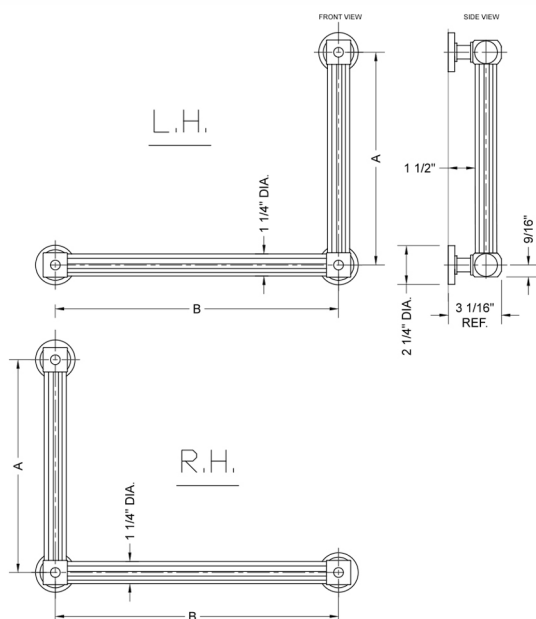

G71 32H x 12W 90° Right Hand Grab Bar

Model #: **G71-32H-12W-RH-**

FEATURES:

- ADA compliant when properly installed
- All brass construction, fully polished & plated
- All grab bars can be custom sized. Contact JACLO for pricing & availability
- Optional handshower sliders and toilet paper/wash cloth holders can be added only upon initial order
- Grab bars over 32" REQUIRE a middle post

SPECIFICATION DRAWING:

BRASS LUXURY GRAB BAR			
PART. #	DESCRIPTION	A H	B W
G71-12H-12W	CENTER TO CENTER	12"	12"
G71-12H-16W	CENTER TO CENTER	12"	16"
G71-12H-24W	CENTER TO CENTER	12"	24"
G71-12H-32W	CENTER TO CENTER	12"	32"
G71-16H-12W	CENTER TO CENTER	16"	12"
G71-16H-16W	CENTER TO CENTER	16"	16"
G71-16H-24W	CENTER TO CENTER	16"	24"
G71-16H-32W	CENTER TO CENTER	16"	32"
G71-24H-12W	CENTER TO CENTER	24"	12"
G71-24H-16W	CENTER TO CENTER	24"	16"
G71-24H-24W	CENTER TO CENTER	24"	24"
G71-24H-32W	CENTER TO CENTER	24"	32"
G71-32H-12W	CENTER TO CENTER	32"	12"
G71-32H-16W	CENTER TO CENTER	32"	16"
G71-32H-24W	CENTER TO CENTER	32"	24"
G71-32H-32W	CENTER TO CENTER	32"	32"