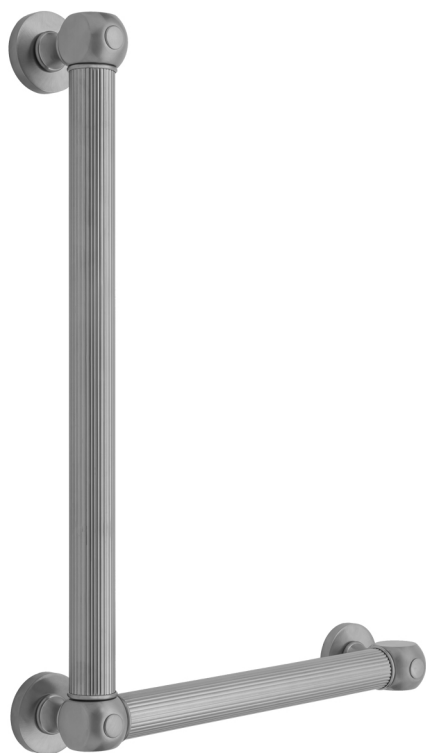

G71 32H x 12W 90° Right Hand Grab Bar

Model #: **G71-32H-12W-RH-**

FEATURES:

- ADA compliant when properly installed
- All brass construction, fully polished & plated
- All grab bars can be custom sized. Contact JACLO for pricing & availability
- Optional handshower sliders and toilet paper/wash cloth holders can be added only upon initial order
- Grab bars over 32" REQUIRE a middle post

AVAILABLE FINISHES:

Polished Chrome (PCH)	Satin Chrome (SC)	Bronze Umber (BU)
Satin Nickel (SN)	Pewter (PEW)	Caramel Bronze (CB)
Polished Nickel (PN)	Antique Brass (AB)	Antique Copper (ACU)
Oil-Rubbed Bronze (ORB)	Polished Brass (PB)	Polished Copper (PCU)
Vintage Bronze (VB)	Satin Brass (SB)	Matte Black (MBK)
Satin Gold (SG)	Polished Gold (PG)	Black Nickel (BKN)
Bombay Gold (BG)	Jewelers Gold (JG)	Europa Bronze (EB)
White (WH)	Sedona Beige (SDB)	Tristan Brass (TB)
Unlacquered Brass (ULB)	Satin Cooper (SCU)	

SPECIFICATION DRAWING:

BRASS LUXURY GRAB BAR			
PART. #	DESCRIPTION	A H	B W
G71-12H-12W	CENTER TO CENTER	12"	12"
G71-12H-16W	CENTER TO CENTER	12"	16"
G71-12H-24W	CENTER TO CENTER	12"	24"
G71-12H-32W	CENTER TO CENTER	12"	32"
G71-16H-12W	CENTER TO CENTER	16"	12"
G71-16H-16W	CENTER TO CENTER	16"	16"
G71-16H-24W	CENTER TO CENTER	16"	24"
G71-16H-32W	CENTER TO CENTER	16"	32"
G71-24H-12W	CENTER TO CENTER	24"	12"
G71-24H-16W	CENTER TO CENTER	24"	16"
G71-24H-24W	CENTER TO CENTER	24"	24"
G71-24H-32W	CENTER TO CENTER	24"	32"
G71-32H-12W	CENTER TO CENTER	32"	12"
G71-32H-16W	CENTER TO CENTER	32"	16"
G71-32H-24W	CENTER TO CENTER	32"	24"
G71-32H-32W	CENTER TO CENTER	32"	32"