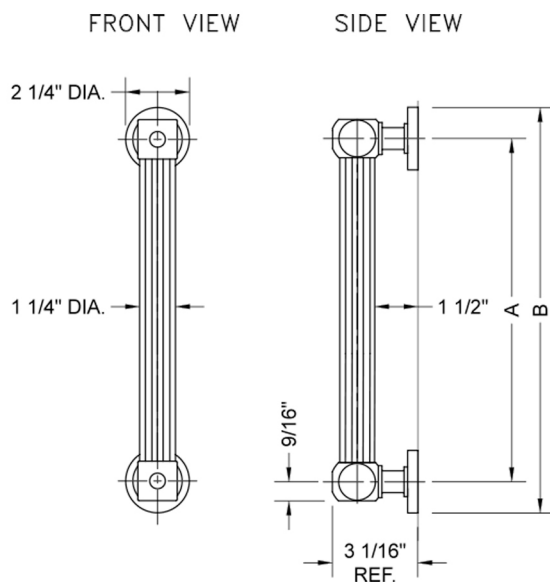

32" G71 Straight Grab Bar

Model #: **G71-32-**

FEATURES:

- ADA compliant when properly installed
- All brass construction, fully polished & plated
- All grab bars can be custom sized. Contact JACLO for pricing & availability
- Optional handshower sliders and toilet paper/wash cloth holders can be added only upon initial order
- Grab bars over 32" REQUIRE a middle post

SPECIFICATION DRAWING:

BRASS LUXURY GRAB BARS			
PART. #	DESCRIPTION	A	B
G71-12-XX	12" GRAB BAR	12"	14 1/4"
G71-16-XX	16" GRAB BAR	16"	18 1/4"
G71-18-XX	18" GRAB BAR	18"	20 1/4"
G71-24-XX	24" GRAB BAR	24"	26 1/4"
G71-32-XX	32" GRAB BAR	32"	34 1/4"
<i>*NOTE: GRAB BARS OVER 32" REQUIRE A MIDDLE POST</i>			
G71-36-XX	36" GRAB BAR	36"	38 1/4"
G71-42-XX	42" GRAB BAR	42"	44 1/4"
G71-48-XX	48" GRAB BAR	48"	50 1/4"
G71-60-XX	60" GRAB BAR	60"	62 1/4"