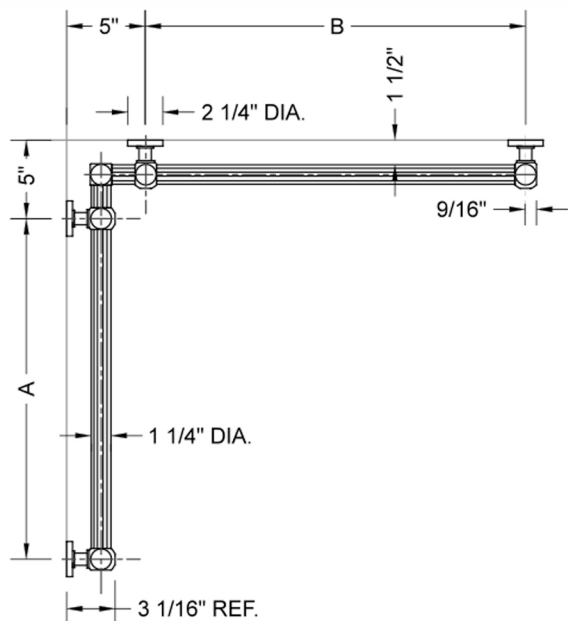

G71 32" x 48" Inside Corner Grab Bar

Model #: **G71-32-48-IC-**

FEATURES:

- ADA compliant when properly installed
- All brass construction, fully polished & plated
- All grab bars can be custom sized. Contact JACLO for pricing & availability
- Optional handshower sliders and toilet paper/wash cloth holders can be added only upon initial order
- Grab bars over 32" REQUIRE a middle post

SPECIFICATION DRAWING:

BRASS LUXURY GRAB BAR							
PART. #	DESCRIPTION	A	B	PART. #	DESCRIPTION	A	B
G71-12-12-IC	CENTER OF POST	12"	12"	G71-24-36-IC	CENTER OF POST	24"	36"
G71-12-16-IC	CENTER OF POST	12"	16"	G71-24-48-IC	CENTER OF POST	24"	48"
G71-12-24-IC	CENTER OF POST	12"	24"	G71-24-60-IC	CENTER OF POST	24"	60"
G71-12-32-IC	CENTER OF POST	12"	32"				
				G71-32-32-IC	CENTER OF POST	32"	32"
G71-12-36-IC	CENTER OF POST	12"	36"	G71-32-36-IC	CENTER OF POST	32"	36"
G71-12-48-IC	CENTER OF POST	12"	48"	G71-32-48-IC	CENTER OF POST	32"	48"
G71-12-60-IC	CENTER OF POST	12"	60"	G71-32-60-IC	CENTER OF POST	32"	60"
G71-16-16-IC	CENTER OF POST	16"	16"	G71-36-36-IC	CENTER OF POST	36"	36"
G71-16-24-IC	CENTER OF POST	16"	24"	G71-36-48-IC	CENTER OF POST	36"	48"
G71-16-32-IC	CENTER OF POST	16"	32"	G71-36-60-IC	CENTER OF POST	36"	60"
G71-16-36-IC	CENTER OF POST	16"	36"	G71-48-48-IC	CENTER OF POST	48"	48"
G71-16-48-IC	CENTER OF POST	16"	48"	G71-48-60-IC	CENTER OF POST	48"	60"
G71-16-60-IC	CENTER OF POST	16"	60"				
				G71-60-60-IC	CENTER OF POST	60"	60"
G71-24-24-IC	CENTER OF POST	24"	24"				
G71-24-32-IC	CENTER OF POST	24"	32"				