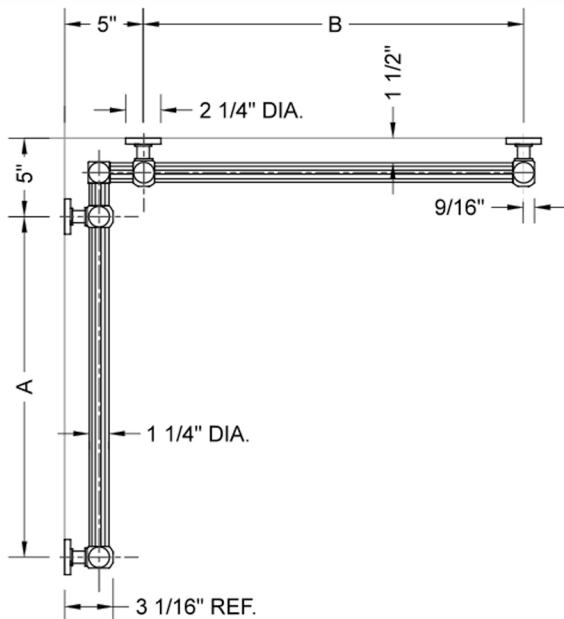

G71 32" x 36" Inside Corner Grab Bar

Model #: G71-32-36-IC-

FEATURES:

- ADA compliant when properly installed
- All brass construction, fully polished & plated
- All grab bars can be custom sized. Contact JACLO for pricing & availability
- Optional handshower sliders and toilet paper/wash cloth holders can be added only upon initial order
- Grab bars over 32" REQUIRE a middle post

SPECIFICATION DRAWING:

BRASS LUXURY GRAB BAR							
PART. #	DESCRIPTION	A	B	PART. #	DESCRIPTION	A	B
G71-12-12-IC	CENTER OF POST	12"	12"	G71-24-36-IC	CENTER OF POST	24"	36"
G71-12-16-IC	CENTER OF POST	12"	16"	G71-24-48-IC	CENTER OF POST	24"	48"
G71-12-24-IC	CENTER OF POST	12"	24"	G71-24-60-IC	CENTER OF POST	24"	60"
G71-12-32-IC	CENTER OF POST	12"	32"				
				G71-32-32-IC	CENTER OF POST	32"	32"
G71-12-36-IC	CENTER OF POST	12"	36"	G71-32-36-IC	CENTER OF POST	32"	36"
G71-12-48-IC	CENTER OF POST	12"	48"	G71-32-48-IC	CENTER OF POST	32"	48"
G71-12-60-IC	CENTER OF POST	12"	60"	G71-32-60-IC	CENTER OF POST	32"	60"
G71-16-16-IC	CENTER OF POST	16"	16"	G71-36-36-IC	CENTER OF POST	36"	36"
G71-16-24-IC	CENTER OF POST	16"	24"	G71-36-48-IC	CENTER OF POST	36"	48"
G71-16-32-IC	CENTER OF POST	16"	32"	G71-36-60-IC	CENTER OF POST	36"	60"
G71-16-36-IC	CENTER OF POST	16"	36"	G71-48-48-IC	CENTER OF POST	48"	48"
G71-16-48-IC	CENTER OF POST	16"	48"	G71-48-60-IC	CENTER OF POST	48"	60"
G71-16-60-IC	CENTER OF POST	16"	60"				
				G71-60-60-IC	CENTER OF POST	60"	60"
G71-24-24-IC	CENTER OF POST	24"	24"				
G71-24-32-IC	CENTER OF POST	24"	32"				