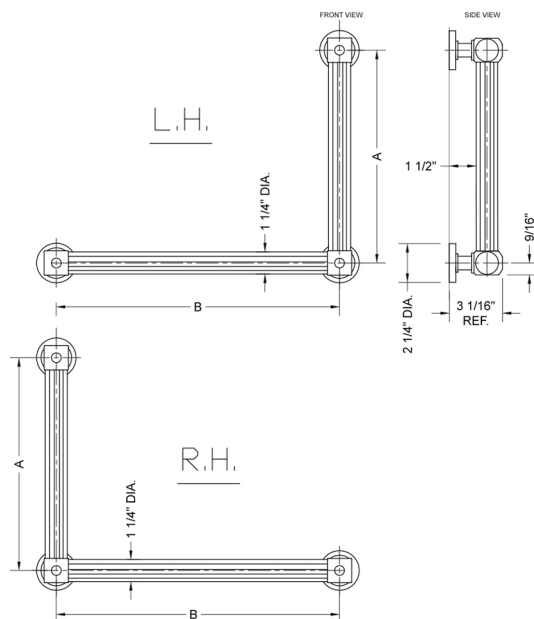

G71 24H x 24W 90° Grab Bar

Model #: **G71-24H-24W-**

FEATURES:

- ADA compliant when properly installed
- All brass construction, fully polished & plated
- All grab bars can be custom sized. Contact JACLO for pricing & availability
- Optional handshower sliders and toilet paper/wash cloth holders can be added only upon initial order
- Grab bars over 32" REQUIRE a middle post

SPECIFICATION DRAWING:

BRASS LUXURY GRAB BAR			
PART. #	DESCRIPTION	A H	B W
G71-12H-12W	CENTER TO CENTER	12"	12"
G71-12H-16W	CENTER TO CENTER	12"	16"
G71-12H-24W	CENTER TO CENTER	12"	24"
G71-12H-32W	CENTER TO CENTER	12"	32"
G71-16H-12W	CENTER TO CENTER	16"	12"
G71-16H-16W	CENTER TO CENTER	16"	16"
G71-16H-24W	CENTER TO CENTER	16"	24"
G71-16H-32W	CENTER TO CENTER	16"	32"
G71-24H-12W	CENTER TO CENTER	24"	12"
G71-24H-16W	CENTER TO CENTER	24"	16"
G71-24H-24W	CENTER TO CENTER	24"	24"
G71-24H-32W	CENTER TO CENTER	24"	32"
G71-32H-12W	CENTER TO CENTER	32"	12"
G71-32H-16W	CENTER TO CENTER	32"	16"
G71-32H-24W	CENTER TO CENTER	32"	24"
G71-32H-32W	CENTER TO CENTER	32"	32"