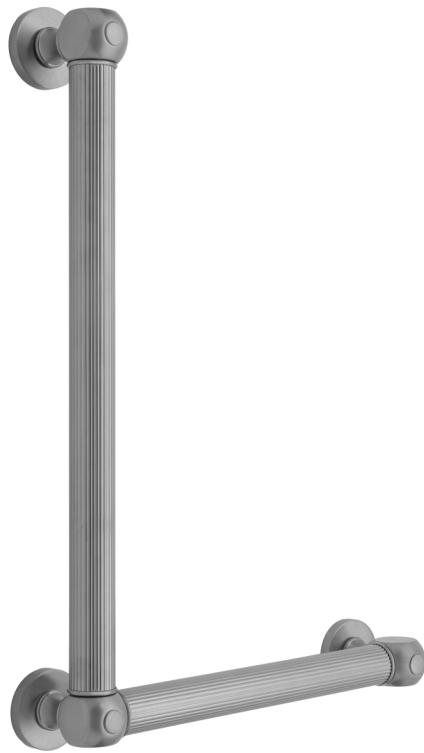

G71 24H x 16W 90° Right Hand Grab Bar

Model #: **G71-24H-16W-RH-**

FEATURES:

- ADA compliant when properly installed
- All brass construction, fully polished & plated
- All grab bars can be custom sized. Contact JACLO for pricing & availability
- Optional handshower sliders and toilet paper/wash cloth holders can be added only upon initial order
- Grab bars over 32" REQUIRE a middle post

AVAILABLE FINISHES:

Polished Chrome (PCH)	Satin Chrome (SC)	Bronze Umber (BU)
Satin Nickel (SN)	Pewter (PEW)	Caramel Bronze (CB)
Polished Nickel (PN)	Antique Brass (AB)	Antique Copper (ACU)
Oil-Rubbed Bronze (ORB)	Polished Brass (PB)	Polished Copper (PCU)
Vintage Bronze (VB)	Satin Brass (SB)	Matte Black (MBK)
Satin Gold (SG)	Polished Gold (PG)	Black Nickel (BKN)
Bombay Gold (BG)	Jewelers Gold (JG)	Europa Bronze (EB)
White (WH)	Sedona Beige (SDB)	Tristan Brass (TB)
Unlacquered Brass (ULB)	Satin Cooper (SCU)	

SPECIFICATION DRAWING:

BRASS LUXURY GRAB BAR			
PART. #	DESCRIPTION	A H	B W
G71-12H-12W	CENTER TO CENTER	12"	12"
G71-12H-16W	CENTER TO CENTER	12"	16"
G71-12H-24W	CENTER TO CENTER	12"	24"
G71-12H-32W	CENTER TO CENTER	12"	32"
G71-16H-12W	CENTER TO CENTER	16"	12"
G71-16H-16W	CENTER TO CENTER	16"	16"
G71-16H-24W	CENTER TO CENTER	16"	24"
G71-16H-32W	CENTER TO CENTER	16"	32"
G71-24H-12W	CENTER TO CENTER	24"	12"
G71-24H-16W	CENTER TO CENTER	24"	16"
G71-24H-24W	CENTER TO CENTER	24"	24"
G71-24H-32W	CENTER TO CENTER	24"	32"
G71-32H-12W	CENTER TO CENTER	32"	12"
G71-32H-16W	CENTER TO CENTER	32"	16"
G71-32H-24W	CENTER TO CENTER	32"	24"
G71-32H-32W	CENTER TO CENTER	32"	32"