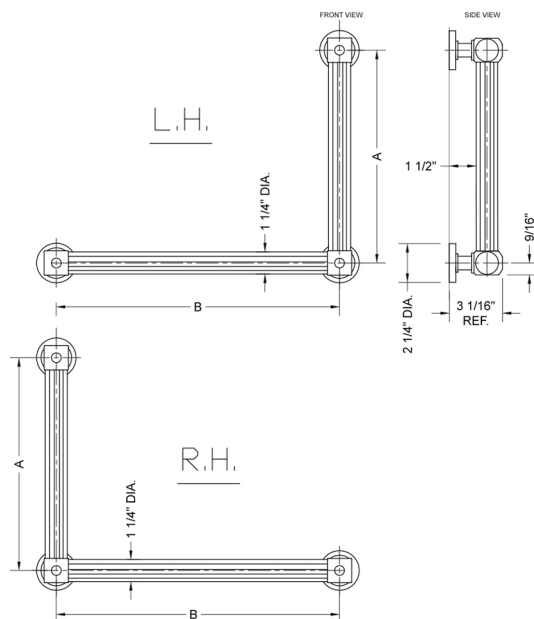

G71 24H x 16W 90° Right Hand Grab Bar

Model #: **G71-24H-16W-RH-**

FEATURES:

- ADA compliant when properly installed
- All brass construction, fully polished & plated
- All grab bars can be custom sized. Contact JACLO for pricing & availability
- Optional handshower sliders and toilet paper/wash cloth holders can be added only upon initial order
- Grab bars over 32" REQUIRE a middle post

SPECIFICATION DRAWING:

BRASS LUXURY GRAB BAR			
PART. #	DESCRIPTION	A H	B W
G71-12H-12W	CENTER TO CENTER	12"	12"
G71-12H-16W	CENTER TO CENTER	12"	16"
G71-12H-24W	CENTER TO CENTER	12"	24"
G71-12H-32W	CENTER TO CENTER	12"	32"
G71-16H-12W	CENTER TO CENTER	16"	12"
G71-16H-16W	CENTER TO CENTER	16"	16"
G71-16H-24W	CENTER TO CENTER	16"	24"
G71-16H-32W	CENTER TO CENTER	16"	32"
G71-24H-12W	CENTER TO CENTER	24"	12"
G71-24H-16W	CENTER TO CENTER	24"	16"
G71-24H-24W	CENTER TO CENTER	24"	24"
G71-24H-32W	CENTER TO CENTER	24"	32"
G71-32H-12W	CENTER TO CENTER	32"	12"
G71-32H-16W	CENTER TO CENTER	32"	16"
G71-32H-24W	CENTER TO CENTER	32"	24"
G71-32H-32W	CENTER TO CENTER	32"	32"