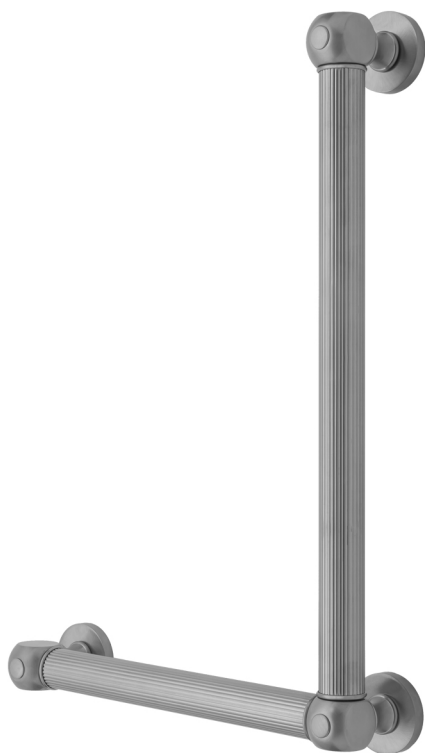

G71 24H x 16W 90° Left Hand Grab Bar

Model #: **G71-24H-16W-LH-**

FEATURES:

- ADA compliant when properly installed
- All brass construction, fully polished & plated
- All grab bars can be custom sized. Contact JACLO for pricing & availability
- Optional handshower sliders and toilet paper/wash cloth holders can be added only upon initial order
- Grab bars over 32" REQUIRE a middle post

AVAILABLE FINISHES:

Polished Chrome (PCH)	Satin Chrome (SC)	Bronze Umber (BU)
Satin Nickel (SN)	Pewter (PEW)	Caramel Bronze (CB)
Polished Nickel (PN)	Antique Brass (AB)	Antique Copper (ACU)
Oil-Rubbed Bronze (ORB)	Polished Brass (PB)	Polished Copper (PCU)
Vintage Bronze (VB)	Satin Brass (SB)	Matte Black (MBK)
Satin Gold (SG)	Polished Gold (PG)	Black Nickel (BKN)
Bombay Gold (BG)	Jewelers Gold (JG)	Europa Bronze (EB)
White (WH)	Sedona Beige (SDB)	Tristan Brass (TB)
Unlacquered Brass (ULB)	Satin Cooper (SCU)	

SPECIFICATION DRAWING:

BRASS LUXURY GRAB BAR			
PART. #	DESCRIPTION	A H	B W
G71-12H-12W	CENTER TO CENTER	12"	12"
G71-12H-16W	CENTER TO CENTER	12"	16"
G71-12H-24W	CENTER TO CENTER	12"	24"
G71-12H-32W	CENTER TO CENTER	12"	32"
G71-16H-12W	CENTER TO CENTER	16"	12"
G71-16H-16W	CENTER TO CENTER	16"	16"
G71-16H-24W	CENTER TO CENTER	16"	24"
G71-16H-32W	CENTER TO CENTER	16"	32"
G71-24H-12W	CENTER TO CENTER	24"	12"
G71-24H-16W	CENTER TO CENTER	24"	16"
G71-24H-24W	CENTER TO CENTER	24"	24"
G71-24H-32W	CENTER TO CENTER	24"	32"
G71-32H-12W	CENTER TO CENTER	32"	12"
G71-32H-16W	CENTER TO CENTER	32"	16"
G71-32H-24W	CENTER TO CENTER	32"	24"
G71-32H-32W	CENTER TO CENTER	32"	32"