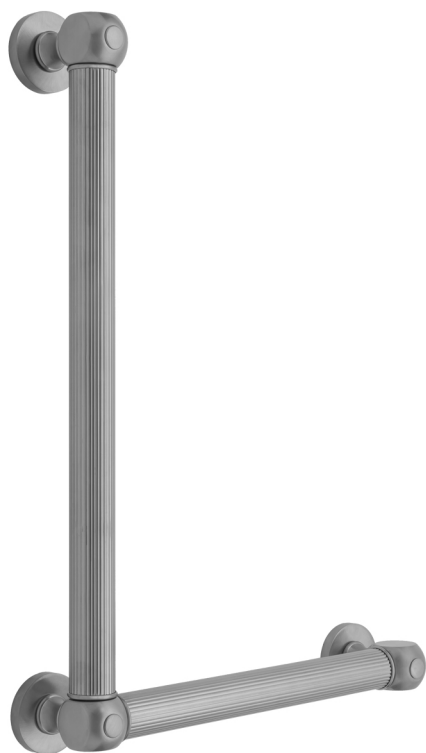

G71 24H x 12W 90° Right Hand Grab Bar

Model #: **G71-24H-12W-RH-**

FEATURES:

- ADA compliant when properly installed
- All brass construction, fully polished & plated
- All grab bars can be custom sized. Contact JACLO for pricing & availability
- Optional handshower sliders and toilet paper/wash cloth holders can be added only upon initial order
- Grab bars over 32" REQUIRE a middle post

AVAILABLE FINISHES:

Polished Chrome (PCH)	Satin Chrome (SC)	Bronze Umber (BU)
Satin Nickel (SN)	Pewter (PEW)	Caramel Bronze (CB)
Polished Nickel (PN)	Antique Brass (AB)	Antique Copper (ACU)
Oil-Rubbed Bronze (ORB)	Polished Brass (PB)	Polished Copper (PCU)
Vintage Bronze (VB)	Satin Brass (SB)	Matte Black (MBK)
Satin Gold (SG)	Polished Gold (PG)	Black Nickel (BKN)
Bombay Gold (BG)	Jewelers Gold (JG)	Europa Bronze (EB)
White (WH)	Sedona Beige (SDB)	Tristan Brass (TB)
Unlacquered Brass (ULB)	Satin Cooper (SCU)	

SPECIFICATION DRAWING:

BRASS LUXURY GRAB BAR			
PART. #	DESCRIPTION	A H	B W
G71-12H-12W	CENTER TO CENTER	12"	12"
G71-12H-16W	CENTER TO CENTER	12"	16"
G71-12H-24W	CENTER TO CENTER	12"	24"
G71-12H-32W	CENTER TO CENTER	12"	32"
G71-16H-12W	CENTER TO CENTER	16"	12"
G71-16H-16W	CENTER TO CENTER	16"	16"
G71-16H-24W	CENTER TO CENTER	16"	24"
G71-16H-32W	CENTER TO CENTER	16"	32"
G71-24H-12W	CENTER TO CENTER	24"	12"
G71-24H-16W	CENTER TO CENTER	24"	16"
G71-24H-24W	CENTER TO CENTER	24"	24"
G71-24H-32W	CENTER TO CENTER	24"	32"
G71-32H-12W	CENTER TO CENTER	32"	12"
G71-32H-16W	CENTER TO CENTER	32"	16"
G71-32H-24W	CENTER TO CENTER	32"	24"
G71-32H-32W	CENTER TO CENTER	32"	32"