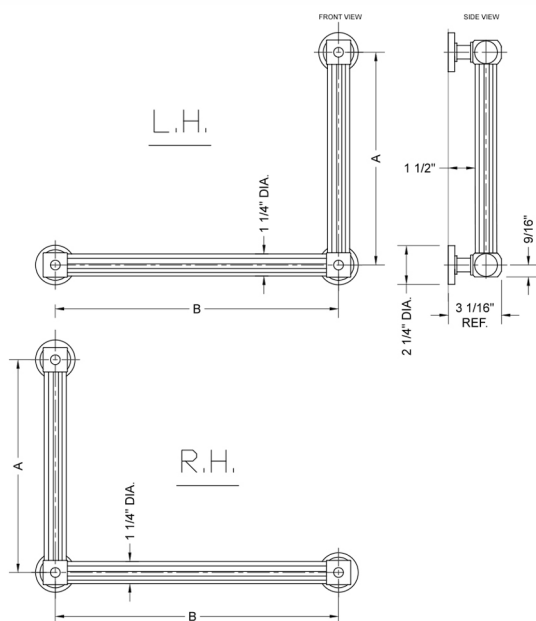

G71 24H x 12W 90° Right Hand Grab Bar

Model #: **G71-24H-12W-RH-**

FEATURES:

- ADA compliant when properly installed
- All brass construction, fully polished & plated
- All grab bars can be custom sized. Contact JACLO for pricing & availability
- Optional handshower sliders and toilet paper/wash cloth holders can be added only upon initial order
- Grab bars over 32" REQUIRE a middle post

SPECIFICATION DRAWING:

BRASS LUXURY GRAB BAR			
PART. #	DESCRIPTION	A H	B W
G71-12H-12W	CENTER TO CENTER	12"	12"
G71-12H-16W	CENTER TO CENTER	12"	16"
G71-12H-24W	CENTER TO CENTER	12"	24"
G71-12H-32W	CENTER TO CENTER	12"	32"
G71-16H-12W	CENTER TO CENTER	16"	12"
G71-16H-16W	CENTER TO CENTER	16"	16"
G71-16H-24W	CENTER TO CENTER	16"	24"
G71-16H-32W	CENTER TO CENTER	16"	32"
G71-24H-12W	CENTER TO CENTER	24"	12"
G71-24H-16W	CENTER TO CENTER	24"	16"
G71-24H-24W	CENTER TO CENTER	24"	24"
G71-24H-32W	CENTER TO CENTER	24"	32"
G71-32H-12W	CENTER TO CENTER	32"	12"
G71-32H-16W	CENTER TO CENTER	32"	16"
G71-32H-24W	CENTER TO CENTER	32"	24"
G71-32H-32W	CENTER TO CENTER	32"	32"