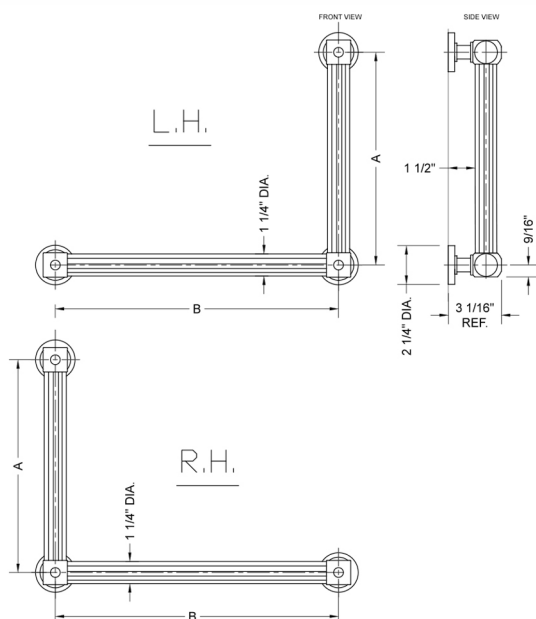

G71 24H x 12W 90° Left Hand Grab Bar

Model #: **G71-24H-12W-LH-**

FEATURES:

- ADA compliant when properly installed
- All brass construction, fully polished & plated
- All grab bars can be custom sized. Contact JACLO for pricing & availability
- Optional handshower sliders and toilet paper/wash cloth holders can be added only upon initial order
- Grab bars over 32" REQUIRE a middle post

SPECIFICATION DRAWING:

BRASS LUXURY GRAB BAR			
PART. #	DESCRIPTION	A H	B W
G71-12H-12W	CENTER TO CENTER	12"	12"
G71-12H-16W	CENTER TO CENTER	12"	16"
G71-12H-24W	CENTER TO CENTER	12"	24"
G71-12H-32W	CENTER TO CENTER	12"	32"
G71-16H-12W	CENTER TO CENTER	16"	12"
G71-16H-16W	CENTER TO CENTER	16"	16"
G71-16H-24W	CENTER TO CENTER	16"	24"
G71-16H-32W	CENTER TO CENTER	16"	32"
G71-24H-12W	CENTER TO CENTER	24"	12"
G71-24H-16W	CENTER TO CENTER	24"	16"
G71-24H-24W	CENTER TO CENTER	24"	24"
G71-24H-32W	CENTER TO CENTER	24"	32"
G71-32H-12W	CENTER TO CENTER	32"	12"
G71-32H-16W	CENTER TO CENTER	32"	16"
G71-32H-24W	CENTER TO CENTER	32"	24"
G71-32H-32W	CENTER TO CENTER	32"	32"