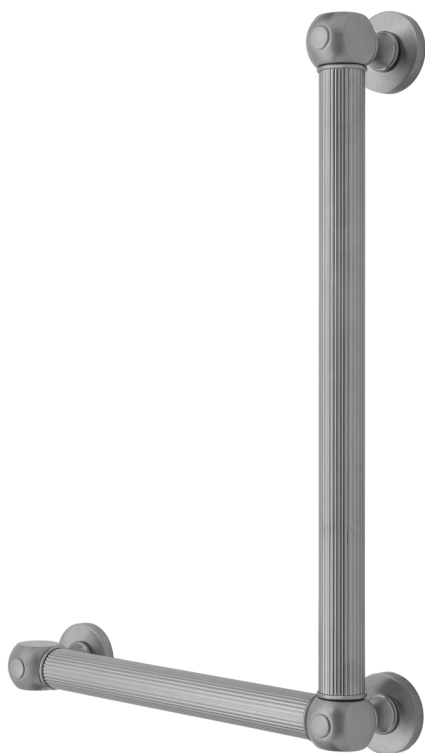

G71 24H x 12W 90° Left Hand Grab Bar

Model #: **G71-24H-12W-LH-**

FEATURES:

- ADA compliant when properly installed
- All brass construction, fully polished & plated
- All grab bars can be custom sized. Contact JACLO for pricing & availability
- Optional handshower sliders and toilet paper/wash cloth holders can be added only upon initial order
- Grab bars over 32" REQUIRE a middle post

AVAILABLE FINISHES:

Polished Chrome (PCH)	Satin Chrome (SC)	Bronze Umber (BU)
Satin Nickel (SN)	Pewter (PEW)	Caramel Bronze (CB)
Polished Nickel (PN)	Antique Brass (AB)	Antique Copper (ACU)
Oil-Rubbed Bronze (ORB)	Polished Brass (PB)	Polished Copper (PCU)
Vintage Bronze (VB)	Satin Brass (SB)	Matte Black (MBK)
Satin Gold (SG)	Polished Gold (PG)	Black Nickel (BKN)
Bombay Gold (BG)	Jewelers Gold (JG)	Europa Bronze (EB)
White (WH)	Sedona Beige (SDB)	Tristan Brass (TB)
Unlacquered Brass (ULB)	Satin Cooper (SCU)	

SPECIFICATION DRAWING:

BRASS LUXURY GRAB BAR			
PART. #	DESCRIPTION	A H	B W
G71-12H-12W	CENTER TO CENTER	12"	12"
G71-12H-16W	CENTER TO CENTER	12"	16"
G71-12H-24W	CENTER TO CENTER	12"	24"
G71-12H-32W	CENTER TO CENTER	12"	32"
G71-16H-12W	CENTER TO CENTER	16"	12"
G71-16H-16W	CENTER TO CENTER	16"	16"
G71-16H-24W	CENTER TO CENTER	16"	24"
G71-16H-32W	CENTER TO CENTER	16"	32"
G71-24H-12W	CENTER TO CENTER	24"	12"
G71-24H-16W	CENTER TO CENTER	24"	16"
G71-24H-24W	CENTER TO CENTER	24"	24"
G71-24H-32W	CENTER TO CENTER	24"	32"
G71-32H-12W	CENTER TO CENTER	32"	12"
G71-32H-16W	CENTER TO CENTER	32"	16"
G71-32H-24W	CENTER TO CENTER	32"	24"
G71-32H-32W	CENTER TO CENTER	32"	32"