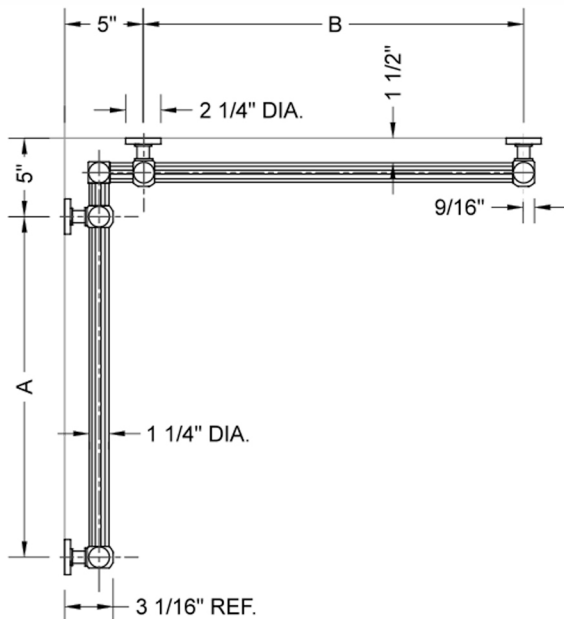

### SPECIFICATION DRAWING:

| BRASS LUXURY GRAB BAR |                |     |     |              |                |     |     |
|-----------------------|----------------|-----|-----|--------------|----------------|-----|-----|
| PART. #               | DESCRIPTION    | A   | B   | PART. #      | DESCRIPTION    | A   | B   |
| G71-12-12-IC          | CENTER OF POST | 12" | 12" | G71-24-36-IC | CENTER OF POST | 24" | 36" |
| G71-12-16-IC          | CENTER OF POST | 12" | 16" | G71-24-48-IC | CENTER OF POST | 24" | 48" |
| G71-12-24-IC          | CENTER OF POST | 12" | 24" | G71-24-60-IC | CENTER OF POST | 24" | 60" |
| G71-12-32-IC          | CENTER OF POST | 12" | 32" |              |                |     |     |
|                       |                |     |     | G71-32-32-IC | CENTER OF POST | 32" | 32" |
| G71-12-36-IC          | CENTER OF POST | 12" | 36" | G71-32-36-IC | CENTER OF POST | 32" | 36" |
| G71-12-48-IC          | CENTER OF POST | 12" | 48" | G71-32-48-IC | CENTER OF POST | 32" | 48" |
| G71-12-60-IC          | CENTER OF POST | 12" | 60" | G71-32-60-IC | CENTER OF POST | 32" | 60" |
|                       |                |     |     |              |                |     |     |
| G71-16-16-IC          | CENTER OF POST | 16" | 16" | G71-36-36-IC | CENTER OF POST | 36" | 36" |
| G71-16-24-IC          | CENTER OF POST | 16" | 24" | G71-36-48-IC | CENTER OF POST | 36" | 48" |
| G71-16-32-IC          | CENTER OF POST | 16" | 32" | G71-36-60-IC | CENTER OF POST | 36" | 60" |
|                       |                |     |     |              |                |     |     |
| G71-16-36-IC          | CENTER OF POST | 16" | 36" | G71-48-48-IC | CENTER OF POST | 48" | 48" |
| G71-16-48-IC          | CENTER OF POST | 16" | 48" | G71-48-60-IC | CENTER OF POST | 48" | 60" |
| G71-16-60-IC          | CENTER OF POST | 16" | 60" |              |                |     |     |
|                       |                |     |     | G71-60-60-IC | CENTER OF POST | 60" | 60" |
| G71-24-24-IC          | CENTER OF POST | 24" | 24" |              |                |     |     |
| G71-24-32-IC          | CENTER OF POST | 24" | 32" |              |                |     |     |