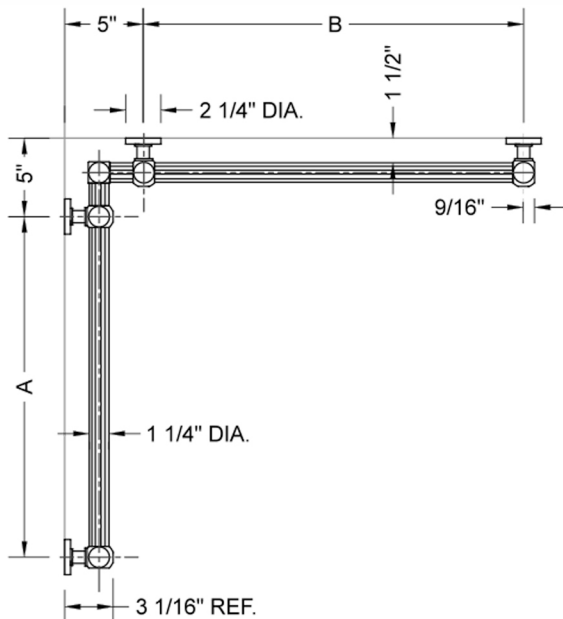

G71 24" x 36" Inside Corner Grab Bar

Model #: G71-24-36-IC-

FEATURES:

- ADA compliant when properly installed
- All brass construction, fully polished & plated
- All grab bars can be custom sized. Contact JACLO for pricing & availability
- Optional handshower sliders and toilet paper/wash cloth holders can be added only upon initial order
- Grab bars over 32" REQUIRE a middle post

SPECIFICATION DRAWING:

BRASS LUXURY GRAB BAR							
PART. #	DESCRIPTION	A	B	PART. #	DESCRIPTION	A	B
G71-12-12-IC	CENTER OF POST	12"	12"	G71-24-36-IC	CENTER OF POST	24"	36"
G71-12-16-IC	CENTER OF POST	12"	16"	G71-24-48-IC	CENTER OF POST	24"	48"
G71-12-24-IC	CENTER OF POST	12"	24"	G71-24-60-IC	CENTER OF POST	24"	60"
G71-12-32-IC	CENTER OF POST	12"	32"				
				G71-32-32-IC	CENTER OF POST	32"	32"
G71-12-36-IC	CENTER OF POST	12"	36"	G71-32-36-IC	CENTER OF POST	32"	36"
G71-12-48-IC	CENTER OF POST	12"	48"	G71-32-48-IC	CENTER OF POST	32"	48"
G71-12-60-IC	CENTER OF POST	12"	60"	G71-32-60-IC	CENTER OF POST	32"	60"
G71-16-16-IC	CENTER OF POST	16"	16"	G71-36-36-IC	CENTER OF POST	36"	36"
G71-16-24-IC	CENTER OF POST	16"	24"	G71-36-48-IC	CENTER OF POST	36"	48"
G71-16-32-IC	CENTER OF POST	16"	32"	G71-36-60-IC	CENTER OF POST	36"	60"
G71-16-36-IC	CENTER OF POST	16"	36"	G71-48-48-IC	CENTER OF POST	48"	48"
G71-16-48-IC	CENTER OF POST	16"	48"	G71-48-60-IC	CENTER OF POST	48"	60"
G71-16-60-IC	CENTER OF POST	16"	60"				
				G71-60-60-IC	CENTER OF POST	60"	60"
G71-24-24-IC	CENTER OF POST	24"	24"				
G71-24-32-IC	CENTER OF POST	24"	32"				