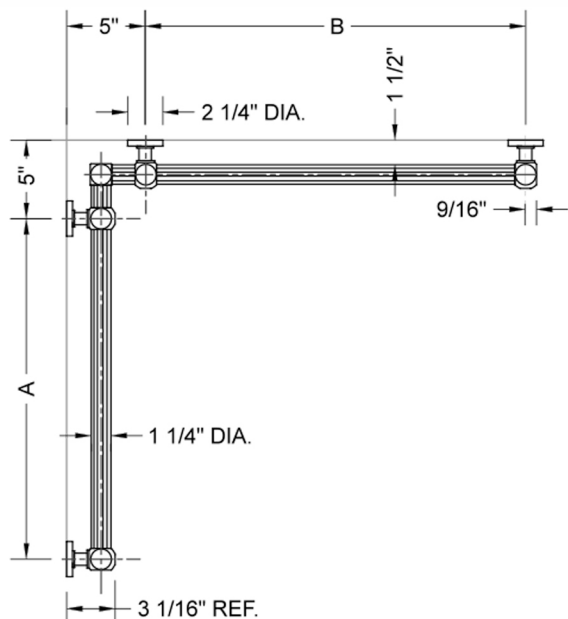

## G71 24" x 32" Inside Corner Grab Bar

Model #: **G71-24-32-IC-**

### FEATURES:

- ADA compliant when properly installed
- All brass construction, fully polished & plated
- All grab bars can be custom sized. Contact JACLO for pricing & availability
- Optional handshower sliders and toilet paper/wash cloth holders can be added only upon initial order
- Grab bars over 32" REQUIRE a middle post

### SPECIFICATION DRAWING:

BRASS LUXURY GRAB BAR							
PART. #	DESCRIPTION	A	B	PART. #	DESCRIPTION	A	B
G71-12-12-IC	CENTER OF POST	12"	12"	G71-24-36-IC	CENTER OF POST	24"	36"
G71-12-16-IC	CENTER OF POST	12"	16"	G71-24-48-IC	CENTER OF POST	24"	48"
G71-12-24-IC	CENTER OF POST	12"	24"	G71-24-60-IC	CENTER OF POST	24"	60"
G71-12-32-IC	CENTER OF POST	12"	32"				
				G71-32-32-IC	CENTER OF POST	32"	32"
G71-12-36-IC	CENTER OF POST	12"	36"	G71-32-36-IC	CENTER OF POST	32"	36"
G71-12-48-IC	CENTER OF POST	12"	48"	G71-32-48-IC	CENTER OF POST	32"	48"
G71-12-60-IC	CENTER OF POST	12"	60"	G71-32-60-IC	CENTER OF POST	32"	60"
G71-16-16-IC	CENTER OF POST	16"	16"	G71-36-36-IC	CENTER OF POST	36"	36"
G71-16-24-IC	CENTER OF POST	16"	24"	G71-36-48-IC	CENTER OF POST	36"	48"
G71-16-32-IC	CENTER OF POST	16"	32"	G71-36-60-IC	CENTER OF POST	36"	60"
G71-16-36-IC	CENTER OF POST	16"	36"	G71-48-48-IC	CENTER OF POST	48"	48"
G71-16-48-IC	CENTER OF POST	16"	48"	G71-48-60-IC	CENTER OF POST	48"	60"
G71-16-60-IC	CENTER OF POST	16"	60"				
				G71-60-60-IC	CENTER OF POST	60"	60"
G71-24-24-IC	CENTER OF POST	24"	24"				
G71-24-32-IC	CENTER OF POST	24"	32"				