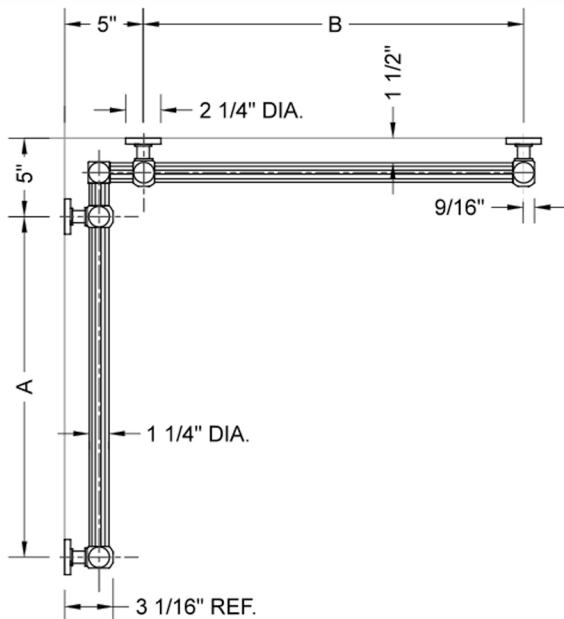

G71 24" x 24" Inside Corner Grab Bar

Model #: G71-24-24-IC-

FEATURES:

- ADA compliant when properly installed
- All brass construction, fully polished & plated
- All grab bars can be custom sized. Contact JACLO for pricing & availability
- Optional handshower sliders and toilet paper/wash cloth holders can be added only upon initial order
- Grab bars over 32" REQUIRE a middle post

SPECIFICATION DRAWING:

BRASS LUXURY GRAB BAR							
PART. #	DESCRIPTION	A	B	PART. #	DESCRIPTION	A	B
G71-12-12-IC	CENTER OF POST	12"	12"	G71-24-36-IC	CENTER OF POST	24"	36"
G71-12-16-IC	CENTER OF POST	12"	16"	G71-24-48-IC	CENTER OF POST	24"	48"
G71-12-24-IC	CENTER OF POST	12"	24"	G71-24-60-IC	CENTER OF POST	24"	60"
G71-12-32-IC	CENTER OF POST	12"	32"				
				G71-32-32-IC	CENTER OF POST	32"	32"
G71-12-36-IC	CENTER OF POST	12"	36"	G71-32-36-IC	CENTER OF POST	32"	36"
G71-12-48-IC	CENTER OF POST	12"	48"	G71-32-48-IC	CENTER OF POST	32"	48"
G71-12-60-IC	CENTER OF POST	12"	60"	G71-32-60-IC	CENTER OF POST	32"	60"
G71-16-16-IC	CENTER OF POST	16"	16"	G71-36-36-IC	CENTER OF POST	36"	36"
G71-16-24-IC	CENTER OF POST	16"	24"	G71-36-48-IC	CENTER OF POST	36"	48"
G71-16-32-IC	CENTER OF POST	16"	32"	G71-36-60-IC	CENTER OF POST	36"	60"
G71-16-36-IC	CENTER OF POST	16"	36"	G71-48-48-IC	CENTER OF POST	48"	48"
G71-16-48-IC	CENTER OF POST	16"	48"	G71-48-60-IC	CENTER OF POST	48"	60"
G71-16-60-IC	CENTER OF POST	16"	60"				
				G71-60-60-IC	CENTER OF POST	60"	60"
G71-24-24-IC	CENTER OF POST	24"	24"				
G71-24-32-IC	CENTER OF POST	24"	32"				