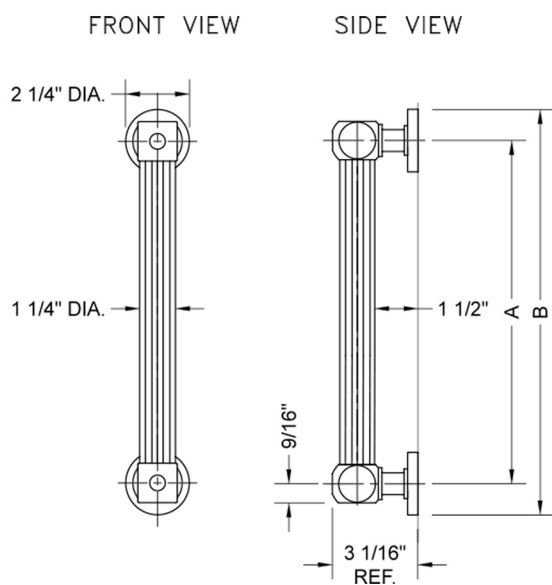

## 18" G71 Straight Grab Bar

Model #: G71-18-

### FEATURES:

- ADA compliant when properly installed
- All brass construction, fully polished & plated
- All grab bars can be custom sized. Contact JACLO for pricing & availability
- Optional handshower sliders and toilet paper/wash cloth holders can be added only upon initial order
- Grab bars over 32" REQUIRE a middle post

### SPECIFICATION DRAWING:

BRASS LUXURY GRAB BARS			
PART. #	DESCRIPTION	A	B
G71-12-XX	12" GRAB BAR	12"	14 1/4"
G71-16-XX	16" GRAB BAR	16"	18 1/4"
G71-18-XX	18" GRAB BAR	18"	20 1/4"
G71-24-XX	24" GRAB BAR	24"	26 1/4"
G71-32-XX	32" GRAB BAR	32"	34 1/4"
<i>*NOTE: GRAB BARS OVER 32" REQUIRE A MIDDLE POST</i>			
G71-36-XX	36" GRAB BAR	36"	38 1/4"
G71-42-XX	42" GRAB BAR	42"	44 1/4"
G71-48-XX	48" GRAB BAR	48"	50 1/4"
G71-60-XX	60" GRAB BAR	60"	62 1/4"