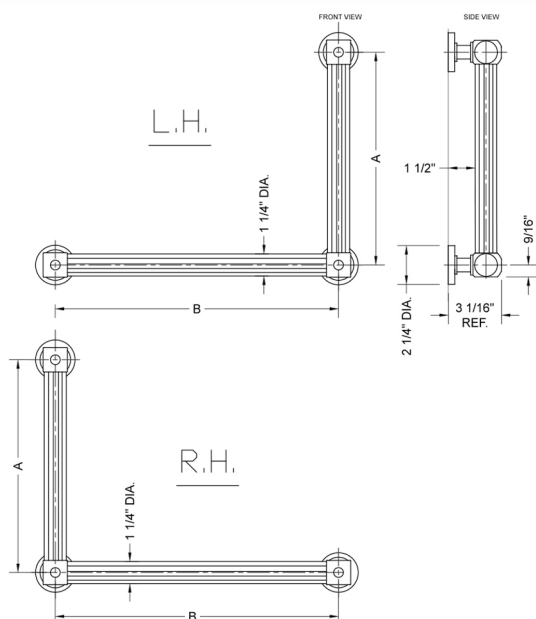

## G71 16H x 32W 90° Right Hand Grab Bar

Model #: **G71-16H-32W-RH-**

### FEATURES:

- ADA compliant when properly installed
- All brass construction, fully polished & plated
- All grab bars can be custom sized. Contact JACLO for pricing & availability
- Optional handshower sliders and toilet paper/wash cloth holders can be added only upon initial order
- Grab bars over 32" REQUIRE a middle post

### SPECIFICATION DRAWING:

BRASS LUXURY GRAB BAR			
PART. #	DESCRIPTION	A H	B W
G71-12H-12W	CENTER TO CENTER	12"	12"
G71-12H-16W	CENTER TO CENTER	12"	16"
G71-12H-24W	CENTER TO CENTER	12"	24"
G71-12H-32W	CENTER TO CENTER	12"	32"
G71-16H-12W	CENTER TO CENTER	16"	12"
G71-16H-16W	CENTER TO CENTER	16"	16"
G71-16H-24W	CENTER TO CENTER	16"	24"
G71-16H-32W	CENTER TO CENTER	16"	32"
G71-24H-12W	CENTER TO CENTER	24"	12"
G71-24H-16W	CENTER TO CENTER	24"	16"
G71-24H-24W	CENTER TO CENTER	24"	24"
G71-24H-32W	CENTER TO CENTER	24"	32"
G71-32H-12W	CENTER TO CENTER	32"	12"
G71-32H-16W	CENTER TO CENTER	32"	16"
G71-32H-24W	CENTER TO CENTER	32"	24"
G71-32H-32W	CENTER TO CENTER	32"	32"