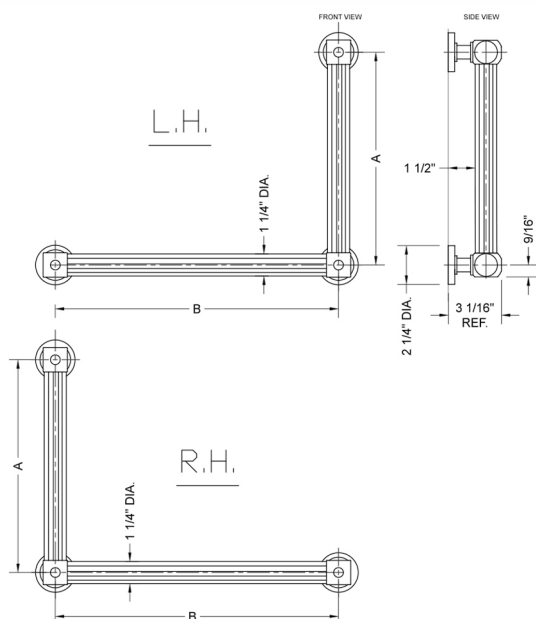

## G71 16H x 32W 90° Left Hand Grab Bar

Model #: **G71-16H-32W-LH-**

### FEATURES:

- ADA compliant when properly installed
- All brass construction, fully polished & plated
- All grab bars can be custom sized. Contact JACLO for pricing & availability
- Optional handshower sliders and toilet paper/wash cloth holders can be added only upon initial order
- Grab bars over 32" REQUIRE a middle post

### SPECIFICATION DRAWING:

BRASS LUXURY GRAB BAR			
PART. #	DESCRIPTION	A H	B W
G71-12H-12W	CENTER TO CENTER	12"	12"
G71-12H-16W	CENTER TO CENTER	12"	16"
G71-12H-24W	CENTER TO CENTER	12"	24"
G71-12H-32W	CENTER TO CENTER	12"	32"
G71-16H-12W	CENTER TO CENTER	16"	12"
G71-16H-16W	CENTER TO CENTER	16"	16"
G71-16H-24W	CENTER TO CENTER	16"	24"
G71-16H-32W	CENTER TO CENTER	16"	32"
G71-24H-12W	CENTER TO CENTER	24"	12"
G71-24H-16W	CENTER TO CENTER	24"	16"
G71-24H-24W	CENTER TO CENTER	24"	24"
G71-24H-32W	CENTER TO CENTER	24"	32"
G71-32H-12W	CENTER TO CENTER	32"	12"
G71-32H-16W	CENTER TO CENTER	32"	16"
G71-32H-24W	CENTER TO CENTER	32"	24"
G71-32H-32W	CENTER TO CENTER	32"	32"