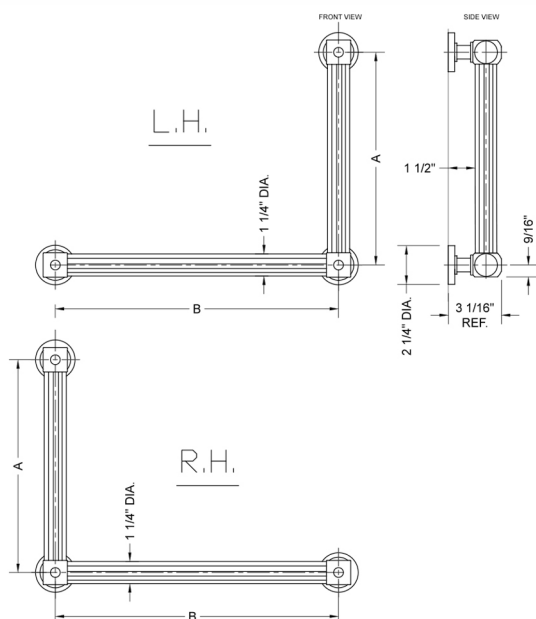

G71 16H x 24W 90° Left Hand Grab Bar

Model #: **G71-16H-24W-LH-**

FEATURES:

- ADA compliant when properly installed
- All brass construction, fully polished & plated
- All grab bars can be custom sized. Contact JACLO for pricing & availability
- Optional handshower sliders and toilet paper/wash cloth holders can be added only upon initial order
- Grab bars over 32" REQUIRE a middle post

SPECIFICATION DRAWING:

BRASS LUXURY GRAB BAR			
PART. #	DESCRIPTION	A H	B W
G71-12H-12W	CENTER TO CENTER	12"	12"
G71-12H-16W	CENTER TO CENTER	12"	16"
G71-12H-24W	CENTER TO CENTER	12"	24"
G71-12H-32W	CENTER TO CENTER	12"	32"
G71-16H-12W	CENTER TO CENTER	16"	12"
G71-16H-16W	CENTER TO CENTER	16"	16"
G71-16H-24W	CENTER TO CENTER	16"	24"
G71-16H-32W	CENTER TO CENTER	16"	32"
G71-24H-12W	CENTER TO CENTER	24"	12"
G71-24H-16W	CENTER TO CENTER	24"	16"
G71-24H-24W	CENTER TO CENTER	24"	24"
G71-24H-32W	CENTER TO CENTER	24"	32"
G71-32H-12W	CENTER TO CENTER	32"	12"
G71-32H-16W	CENTER TO CENTER	32"	16"
G71-32H-24W	CENTER TO CENTER	32"	24"
G71-32H-32W	CENTER TO CENTER	32"	32"