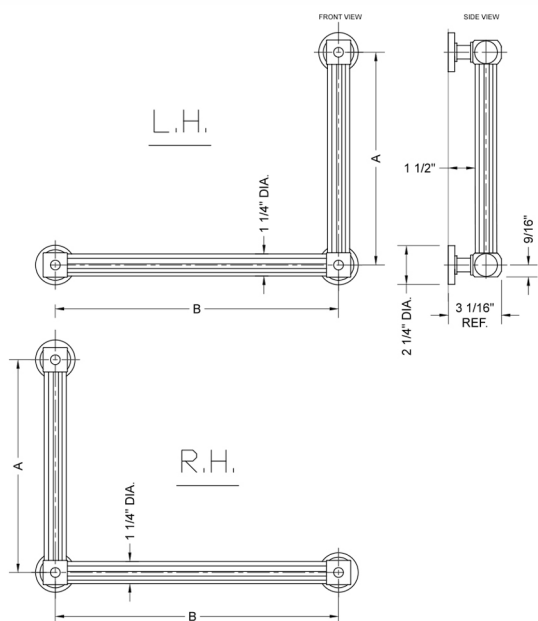

## G71 16H x 16W 90° Grab Bar

Model #: **G71-16H-16W-**

### FEATURES:

- ADA compliant when properly installed
- All brass construction, fully polished & plated
- All grab bars can be custom sized. Contact JACLO for pricing & availability
- Optional handshower sliders and toilet paper/wash cloth holders can be added only upon initial order
- Grab bars over 32" REQUIRE a middle post

### SPECIFICATION DRAWING:

BRASS LUXURY GRAB BAR			
PART. #	DESCRIPTION	A H	B W
G71-12H-12W	CENTER TO CENTER	12"	12"
G71-12H-16W	CENTER TO CENTER	12"	16"
G71-12H-24W	CENTER TO CENTER	12"	24"
G71-12H-32W	CENTER TO CENTER	12"	32"
G71-16H-12W	CENTER TO CENTER	16"	12"
G71-16H-16W	CENTER TO CENTER	16"	16"
G71-16H-24W	CENTER TO CENTER	16"	24"
G71-16H-32W	CENTER TO CENTER	16"	32"
G71-24H-12W	CENTER TO CENTER	24"	12"
G71-24H-16W	CENTER TO CENTER	24"	16"
G71-24H-24W	CENTER TO CENTER	24"	24"
G71-24H-32W	CENTER TO CENTER	24"	32"
G71-32H-12W	CENTER TO CENTER	32"	12"
G71-32H-16W	CENTER TO CENTER	32"	16"
G71-32H-24W	CENTER TO CENTER	32"	24"
G71-32H-32W	CENTER TO CENTER	32"	32"