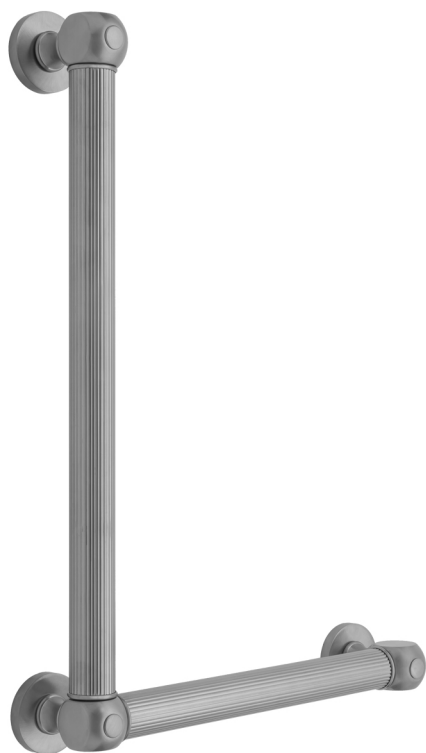

G71 16H x 12W 90° Right Hand Grab Bar

Model #: **G71-16H-12W-RH-**

FEATURES:

- ADA compliant when properly installed
- All brass construction, fully polished & plated
- All grab bars can be custom sized. Contact JACLO for pricing & availability
- Optional handshower sliders and toilet paper/wash cloth holders can be added only upon initial order
- Grab bars over 32" REQUIRE a middle post

AVAILABLE FINISHES:

Polished Chrome (PCH)	Satin Chrome (SC)	Bronze Umber (BU)
Satin Nickel (SN)	Pewter (PEW)	Caramel Bronze (CB)
Polished Nickel (PN)	Antique Brass (AB)	Antique Copper (ACU)
Oil-Rubbed Bronze (ORB)	Polished Brass (PB)	Polished Copper (PCU)
Vintage Bronze (VB)	Satin Brass (SB)	Matte Black (MBK)
Satin Gold (SG)	Polished Gold (PG)	Black Nickel (BKN)
Bombay Gold (BG)	Jewelers Gold (JG)	Europa Bronze (EB)
White (WH)	Sedona Beige (SDB)	Tristan Brass (TB)
Unlacquered Brass (ULB)	Satin Cooper (SCU)	

SPECIFICATION DRAWING:

BRASS LUXURY GRAB BAR			
PART. #	DESCRIPTION	A H	B W
G71-12H-12W	CENTER TO CENTER	12"	12"
G71-12H-16W	CENTER TO CENTER	12"	16"
G71-12H-24W	CENTER TO CENTER	12"	24"
G71-12H-32W	CENTER TO CENTER	12"	32"
G71-16H-12W	CENTER TO CENTER	16"	12"
G71-16H-16W	CENTER TO CENTER	16"	16"
G71-16H-24W	CENTER TO CENTER	16"	24"
G71-16H-32W	CENTER TO CENTER	16"	32"
G71-24H-12W	CENTER TO CENTER	24"	12"
G71-24H-16W	CENTER TO CENTER	24"	16"
G71-24H-24W	CENTER TO CENTER	24"	24"
G71-24H-32W	CENTER TO CENTER	24"	32"
G71-32H-12W	CENTER TO CENTER	32"	12"
G71-32H-16W	CENTER TO CENTER	32"	16"
G71-32H-24W	CENTER TO CENTER	32"	24"
G71-32H-32W	CENTER TO CENTER	32"	32"