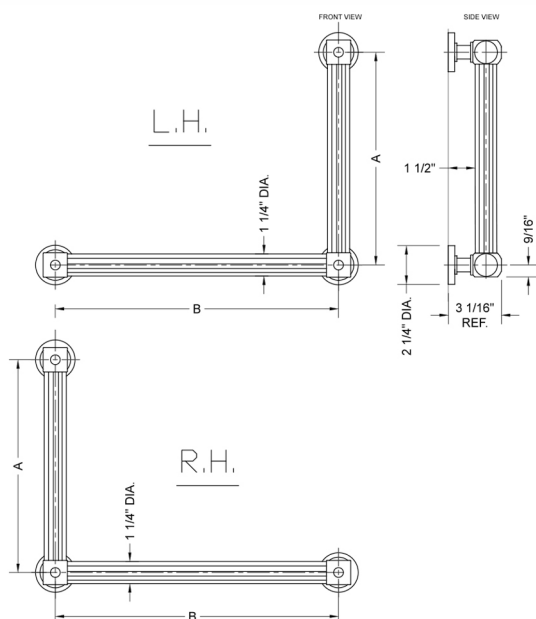

G71 16H x 12W 90° Right Hand Grab Bar

Model #: **G71-16H-12W-RH-**

FEATURES:

- ADA compliant when properly installed
- All brass construction, fully polished & plated
- All grab bars can be custom sized. Contact JACLO for pricing & availability
- Optional handshower sliders and toilet paper/wash cloth holders can be added only upon initial order
- Grab bars over 32" REQUIRE a middle post

SPECIFICATION DRAWING:

BRASS LUXURY GRAB BAR			
PART. #	DESCRIPTION	A H	B W
G71-12H-12W	CENTER TO CENTER	12"	12"
G71-12H-16W	CENTER TO CENTER	12"	16"
G71-12H-24W	CENTER TO CENTER	12"	24"
G71-12H-32W	CENTER TO CENTER	12"	32"
G71-16H-12W	CENTER TO CENTER	16"	12"
G71-16H-16W	CENTER TO CENTER	16"	16"
G71-16H-24W	CENTER TO CENTER	16"	24"
G71-16H-32W	CENTER TO CENTER	16"	32"
G71-24H-12W	CENTER TO CENTER	24"	12"
G71-24H-16W	CENTER TO CENTER	24"	16"
G71-24H-24W	CENTER TO CENTER	24"	24"
G71-24H-32W	CENTER TO CENTER	24"	32"
G71-32H-12W	CENTER TO CENTER	32"	12"
G71-32H-16W	CENTER TO CENTER	32"	16"
G71-32H-24W	CENTER TO CENTER	32"	24"
G71-32H-32W	CENTER TO CENTER	32"	32"