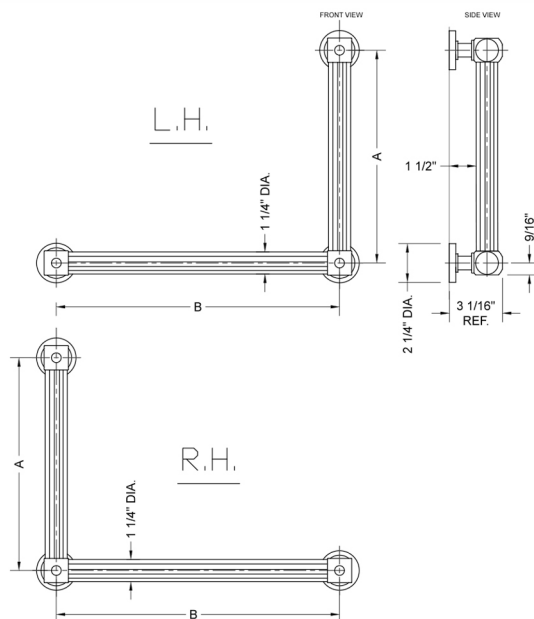

G71 16H x 12W 90° Left Hand Grab Bar

Model #: **G71-16H-12W-LH-**

FEATURES:

- ADA compliant when properly installed
- All brass construction, fully polished & plated
- All grab bars can be custom sized. Contact JACLO for pricing & availability
- Optional handshower sliders and toilet paper/wash cloth holders can be added only upon initial order
- Grab bars over 32" REQUIRE a middle post

SPECIFICATION DRAWING:

BRASS LUXURY GRAB BAR			
PART. #	DESCRIPTION	A H	B W
G71-12H-12W	CENTER TO CENTER	12"	12"
G71-12H-16W	CENTER TO CENTER	12"	16"
G71-12H-24W	CENTER TO CENTER	12"	24"
G71-12H-32W	CENTER TO CENTER	12"	32"
G71-16H-12W	CENTER TO CENTER	16"	12"
G71-16H-16W	CENTER TO CENTER	16"	16"
G71-16H-24W	CENTER TO CENTER	16"	24"
G71-16H-32W	CENTER TO CENTER	16"	32"
G71-24H-12W	CENTER TO CENTER	24"	12"
G71-24H-16W	CENTER TO CENTER	24"	16"
G71-24H-24W	CENTER TO CENTER	24"	24"
G71-24H-32W	CENTER TO CENTER	24"	32"
G71-32H-12W	CENTER TO CENTER	32"	12"
G71-32H-16W	CENTER TO CENTER	32"	16"
G71-32H-24W	CENTER TO CENTER	32"	24"
G71-32H-32W	CENTER TO CENTER	32"	32"