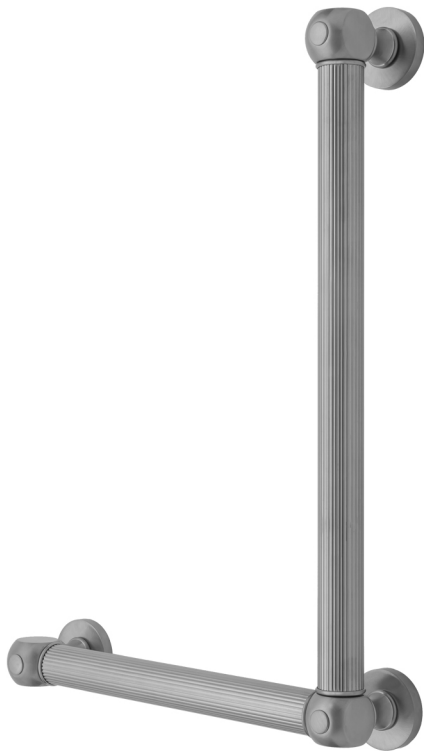

G71 16H x 12W 90° Left Hand Grab Bar

Model #: **G71-16H-12W-LH-**

FEATURES:

- ADA compliant when properly installed
- All brass construction, fully polished & plated
- All grab bars can be custom sized. Contact JACLO for pricing & availability
- Optional handshower sliders and toilet paper/wash cloth holders can be added only upon initial order
- Grab bars over 32" REQUIRE a middle post

AVAILABLE FINISHES:

Polished Chrome (PCH)	Satin Chrome (SC)	Bronze Umber (BU)
Satin Nickel (SN)	Pewter (PEW)	Caramel Bronze (CB)
Polished Nickel (PN)	Antique Brass (AB)	Antique Copper (ACU)
Oil-Rubbed Bronze (ORB)	Polished Brass (PB)	Polished Copper (PCU)
Vintage Bronze (VB)	Satin Brass (SB)	Matte Black (MBK)
Satin Gold (SG)	Polished Gold (PG)	Black Nickel (BKN)
Bombay Gold (BG)	Jewelers Gold (JG)	Europa Bronze (EB)
White (WH)	Sedona Beige (SDB)	Tristan Brass (TB)
Unlacquered Brass (ULB)	Satin Cooper (SCU)	

SPECIFICATION DRAWING:

BRASS LUXURY GRAB BAR			
PART. #	DESCRIPTION	A H	B W
G71-12H-12W	CENTER TO CENTER	12"	12"
G71-12H-16W	CENTER TO CENTER	12"	16"
G71-12H-24W	CENTER TO CENTER	12"	24"
G71-12H-32W	CENTER TO CENTER	12"	32"
G71-16H-12W	CENTER TO CENTER	16"	12"
G71-16H-16W	CENTER TO CENTER	16"	16"
G71-16H-24W	CENTER TO CENTER	16"	24"
G71-16H-32W	CENTER TO CENTER	16"	32"
G71-24H-12W	CENTER TO CENTER	24"	12"
G71-24H-16W	CENTER TO CENTER	24"	16"
G71-24H-24W	CENTER TO CENTER	24"	24"
G71-24H-32W	CENTER TO CENTER	24"	32"
G71-32H-12W	CENTER TO CENTER	32"	12"
G71-32H-16W	CENTER TO CENTER	32"	16"
G71-32H-24W	CENTER TO CENTER	32"	24"
G71-32H-32W	CENTER TO CENTER	32"	32"