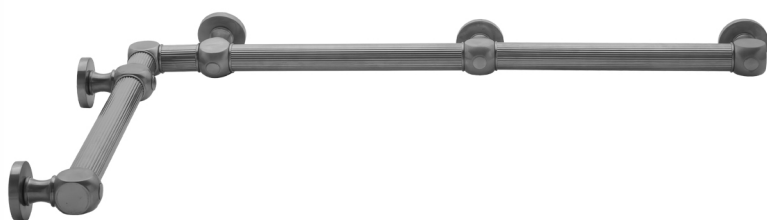

G71 16" x 36" Inside Corner Grab Bar

Model #: **G71-16-36-IC-**

FEATURES:

- ADA compliant when properly installed
- All brass construction, fully polished & plated
- All grab bars can be custom sized. Contact JACLO for pricing & availability
- Optional handshower sliders and toilet paper/wash cloth holders can be added only upon initial order
- Grab bars over 32" REQUIRE a middle post

AVAILABLE FINISHES:

Polished Chrome (PCH)	Satin Chrome (SC)	Bronze Umber (BU)
Satin Nickel (SN)	Pewter (PEW)	Caramel Bronze (CB)
Polished Nickel (PN)	Antique Brass (AB)	Antique Copper (ACU)
Oil-Rubbed Bronze (ORB)	Polished Brass (PB)	Polished Copper (PCU)
Vintage Bronze (VB)	Satin Brass (SB)	Matte Black (MBK)
Satin Gold (SG)	Polished Gold (PG)	Black Nickel (BKN)
Bombay Gold (BG)	Jewelers Gold (JG)	Europa Bronze (EB)
White (WH)	Sedona Beige (SDB)	Tristan Brass (TB)
Unlacquered Brass (ULB)	Satin Cooper (SCU)	