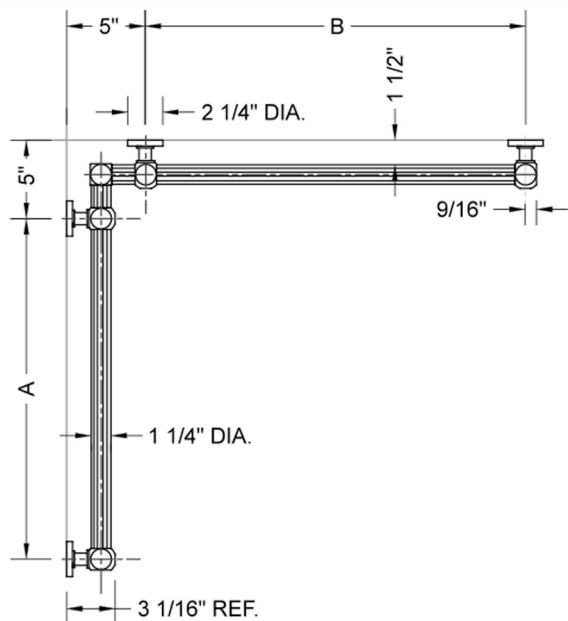

G71 16" x 36" Inside Corner Grab Bar

Model #: **G71-16-36-IC-**

FEATURES:

- ADA compliant when properly installed
- All brass construction, fully polished & plated
- All grab bars can be custom sized. Contact JACLO for pricing & availability
- Optional handshower sliders and toilet paper/wash cloth holders can be added only upon initial order
- Grab bars over 32" REQUIRE a middle post

SPECIFICATION DRAWING:

BRASS LUXURY GRAB BAR							
PART. #	DESCRIPTION	A	B	PART. #	DESCRIPTION	A	B
G71-12-12-IC	CENTER OF POST	12"	12"	G71-24-36-IC	CENTER OF POST	24"	36"
G71-12-16-IC	CENTER OF POST	12"	16"	G71-24-48-IC	CENTER OF POST	24"	48"
G71-12-24-IC	CENTER OF POST	12"	24"	G71-24-60-IC	CENTER OF POST	24"	60"
G71-12-32-IC	CENTER OF POST	12"	32"				
				G71-32-32-IC	CENTER OF POST	32"	32"
G71-12-36-IC	CENTER OF POST	12"	36"	G71-32-36-IC	CENTER OF POST	32"	36"
G71-12-48-IC	CENTER OF POST	12"	48"	G71-32-48-IC	CENTER OF POST	32"	48"
G71-12-60-IC	CENTER OF POST	12"	60"	G71-32-60-IC	CENTER OF POST	32"	60"
G71-16-16-IC	CENTER OF POST	16"	16"	G71-36-36-IC	CENTER OF POST	36"	36"
G71-16-24-IC	CENTER OF POST	16"	24"	G71-36-48-IC	CENTER OF POST	36"	48"
G71-16-32-IC	CENTER OF POST	16"	32"	G71-36-60-IC	CENTER OF POST	36"	60"
G71-16-36-IC	CENTER OF POST	16"	36"	G71-48-48-IC	CENTER OF POST	48"	48"
G71-16-48-IC	CENTER OF POST	16"	48"	G71-48-60-IC	CENTER OF POST	48"	60"
G71-16-60-IC	CENTER OF POST	16"	60"				
				G71-60-60-IC	CENTER OF POST	60"	60"
G71-24-24-IC	CENTER OF POST	24"	24"				
G71-24-32-IC	CENTER OF POST	24"	32"				