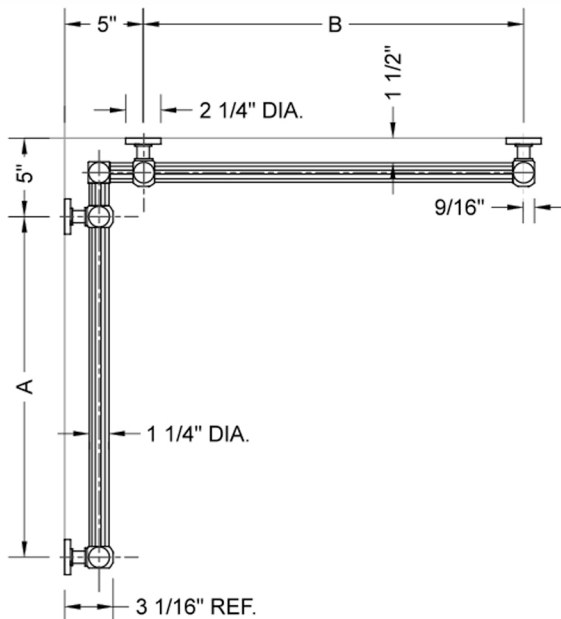

G71 16" x 24" Inside Corner Grab Bar

Model #: G71-16-24-IC-

FEATURES:

- ADA compliant when properly installed
- All brass construction, fully polished & plated
- All grab bars can be custom sized. Contact JACLO for pricing & availability
- Optional handshower sliders and toilet paper/wash cloth holders can be added only upon initial order
- Grab bars over 32" REQUIRE a middle post

SPECIFICATION DRAWING:

BRASS LUXURY GRAB BAR							
PART. #	DESCRIPTION	A	B	PART. #	DESCRIPTION	A	B
G71-12-12-IC	CENTER OF POST	12"	12"	G71-24-36-IC	CENTER OF POST	24"	36"
G71-12-16-IC	CENTER OF POST	12"	16"	G71-24-48-IC	CENTER OF POST	24"	48"
G71-12-24-IC	CENTER OF POST	12"	24"	G71-24-60-IC	CENTER OF POST	24"	60"
G71-12-32-IC	CENTER OF POST	12"	32"				
				G71-32-32-IC	CENTER OF POST	32"	32"
G71-12-36-IC	CENTER OF POST	12"	36"	G71-32-36-IC	CENTER OF POST	32"	36"
G71-12-48-IC	CENTER OF POST	12"	48"	G71-32-48-IC	CENTER OF POST	32"	48"
G71-12-60-IC	CENTER OF POST	12"	60"	G71-32-60-IC	CENTER OF POST	32"	60"
G71-16-16-IC	CENTER OF POST	16"	16"	G71-36-36-IC	CENTER OF POST	36"	36"
G71-16-24-IC	CENTER OF POST	16"	24"	G71-36-48-IC	CENTER OF POST	36"	48"
G71-16-32-IC	CENTER OF POST	16"	32"	G71-36-60-IC	CENTER OF POST	36"	60"
G71-16-36-IC	CENTER OF POST	16"	36"	G71-48-48-IC	CENTER OF POST	48"	48"
G71-16-48-IC	CENTER OF POST	16"	48"	G71-48-60-IC	CENTER OF POST	48"	60"
G71-16-60-IC	CENTER OF POST	16"	60"				
				G71-60-60-IC	CENTER OF POST	60"	60"
G71-24-24-IC	CENTER OF POST	24"	24"				
G71-24-32-IC	CENTER OF POST	24"	32"				