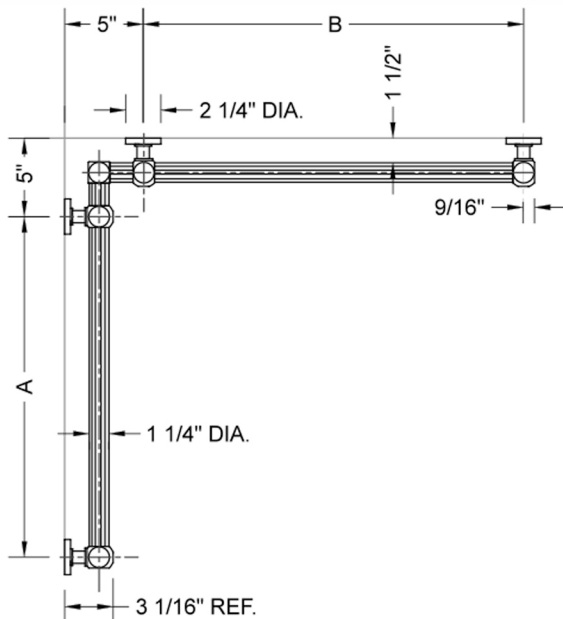

G71 16" x 16" Inside Corner Grab Bar

Model #: G71-16-16-IC-

FEATURES:

- ADA compliant when properly installed
- All brass construction, fully polished & plated
- All grab bars can be custom sized. Contact JACLO for pricing & availability
- Optional handshower sliders and toilet paper/wash cloth holders can be added only upon initial order
- Grab bars over 32" REQUIRE a middle post

SPECIFICATION DRAWING:

BRASS LUXURY GRAB BAR							
PART. #	DESCRIPTION	A	B	PART. #	DESCRIPTION	A	B
G71-12-12-IC	CENTER OF POST	12"	12"	G71-24-36-IC	CENTER OF POST	24"	36"
G71-12-16-IC	CENTER OF POST	12"	16"	G71-24-48-IC	CENTER OF POST	24"	48"
G71-12-24-IC	CENTER OF POST	12"	24"	G71-24-60-IC	CENTER OF POST	24"	60"
G71-12-32-IC	CENTER OF POST	12"	32"				
				G71-32-32-IC	CENTER OF POST	32"	32"
G71-12-36-IC	CENTER OF POST	12"	36"	G71-32-36-IC	CENTER OF POST	32"	36"
G71-12-48-IC	CENTER OF POST	12"	48"	G71-32-48-IC	CENTER OF POST	32"	48"
G71-12-60-IC	CENTER OF POST	12"	60"	G71-32-60-IC	CENTER OF POST	32"	60"
G71-16-16-IC	CENTER OF POST	16"	16"	G71-36-36-IC	CENTER OF POST	36"	36"
G71-16-24-IC	CENTER OF POST	16"	24"	G71-36-48-IC	CENTER OF POST	36"	48"
G71-16-32-IC	CENTER OF POST	16"	32"	G71-36-60-IC	CENTER OF POST	36"	60"
G71-16-36-IC	CENTER OF POST	16"	36"	G71-48-48-IC	CENTER OF POST	48"	48"
G71-16-48-IC	CENTER OF POST	16"	48"	G71-48-60-IC	CENTER OF POST	48"	60"
G71-16-60-IC	CENTER OF POST	16"	60"				
				G71-60-60-IC	CENTER OF POST	60"	60"
G71-24-24-IC	CENTER OF POST	24"	24"				
G71-24-32-IC	CENTER OF POST	24"	32"				