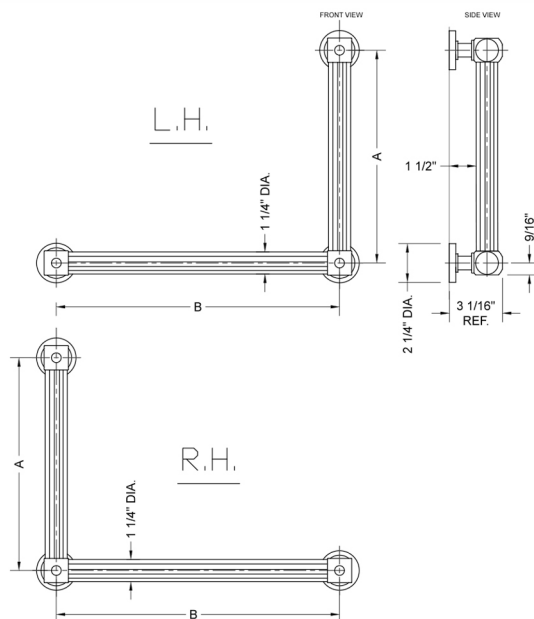

G71 12H x 32W 90° Right Hand Grab Bar

Model #: **G71-12H-32W-RH-**

FEATURES:

- ADA compliant when properly installed
- All brass construction, fully polished & plated
- All grab bars can be custom sized. Contact JACLO for pricing & availability
- Optional handshower sliders and toilet paper/wash cloth holders can be added only upon initial order
- Grab bars over 32" REQUIRE a middle post

SPECIFICATION DRAWING:

BRASS LUXURY GRAB BAR			
PART. #	DESCRIPTION	A H	B W
G71-12H-12W	CENTER TO CENTER	12"	12"
G71-12H-16W	CENTER TO CENTER	12"	16"
G71-12H-24W	CENTER TO CENTER	12"	24"
G71-12H-32W	CENTER TO CENTER	12"	32"
G71-16H-12W	CENTER TO CENTER	16"	12"
G71-16H-16W	CENTER TO CENTER	16"	16"
G71-16H-24W	CENTER TO CENTER	16"	24"
G71-16H-32W	CENTER TO CENTER	16"	32"
G71-24H-12W	CENTER TO CENTER	24"	12"
G71-24H-16W	CENTER TO CENTER	24"	16"
G71-24H-24W	CENTER TO CENTER	24"	24"
G71-24H-32W	CENTER TO CENTER	24"	32"
G71-32H-12W	CENTER TO CENTER	32"	12"
G71-32H-16W	CENTER TO CENTER	32"	16"
G71-32H-24W	CENTER TO CENTER	32"	24"
G71-32H-32W	CENTER TO CENTER	32"	32"