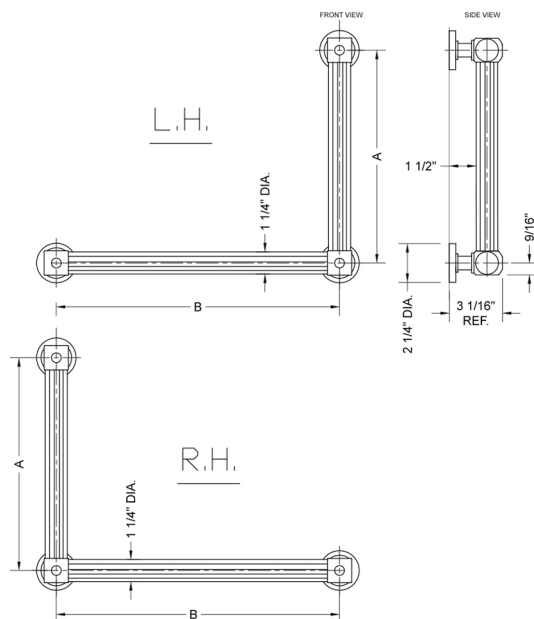

G71 12H x 24W 90° Right Hand Grab Bar

Model #: **G71-12H-24W-RH-**

FEATURES:

- ADA compliant when properly installed
- All brass construction, fully polished & plated
- All grab bars can be custom sized. Contact JACLO for pricing & availability
- Optional handshower sliders and toilet paper/wash cloth holders can be added only upon initial order
- Grab bars over 32" REQUIRE a middle post

SPECIFICATION DRAWING:

BRASS LUXURY GRAB BAR			
PART. #	DESCRIPTION	A H	B W
G71-12H-12W	CENTER TO CENTER	12"	12"
G71-12H-16W	CENTER TO CENTER	12"	16"
G71-12H-24W	CENTER TO CENTER	12"	24"
G71-12H-32W	CENTER TO CENTER	12"	32"
G71-16H-12W	CENTER TO CENTER	16"	12"
G71-16H-16W	CENTER TO CENTER	16"	16"
G71-16H-24W	CENTER TO CENTER	16"	24"
G71-16H-32W	CENTER TO CENTER	16"	32"
G71-24H-12W	CENTER TO CENTER	24"	12"
G71-24H-16W	CENTER TO CENTER	24"	16"
G71-24H-24W	CENTER TO CENTER	24"	24"
G71-24H-32W	CENTER TO CENTER	24"	32"
G71-32H-12W	CENTER TO CENTER	32"	12"
G71-32H-16W	CENTER TO CENTER	32"	16"
G71-32H-24W	CENTER TO CENTER	32"	24"
G71-32H-32W	CENTER TO CENTER	32"	32"