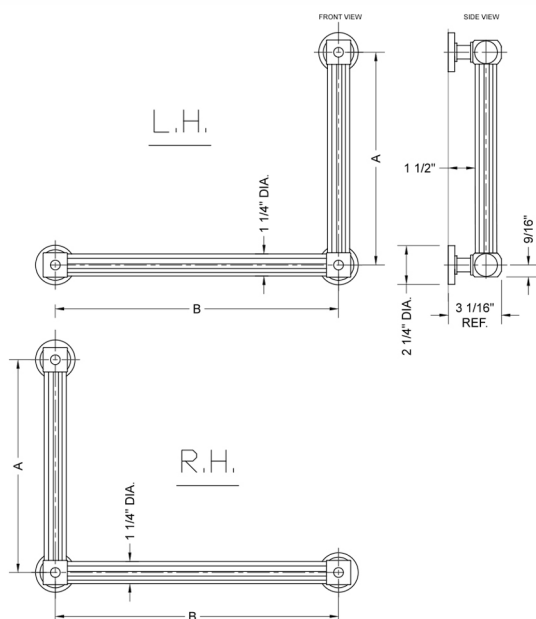

G71 12H x 24W 90° Left Hand Grab Bar

Model #: **G71-12H-24W-LH-**

FEATURES:

- ADA compliant when properly installed
- All brass construction, fully polished & plated
- All grab bars can be custom sized. Contact JACLO for pricing & availability
- Optional handshower sliders and toilet paper/wash cloth holders can be added only upon initial order
- Grab bars over 32" REQUIRE a middle post

SPECIFICATION DRAWING:

BRASS LUXURY GRAB BAR			
PART. #	DESCRIPTION	A H	B W
G71-12H-12W	CENTER TO CENTER	12"	12"
G71-12H-16W	CENTER TO CENTER	12"	16"
G71-12H-24W	CENTER TO CENTER	12"	24"
G71-12H-32W	CENTER TO CENTER	12"	32"
G71-16H-12W	CENTER TO CENTER	16"	12"
G71-16H-16W	CENTER TO CENTER	16"	16"
G71-16H-24W	CENTER TO CENTER	16"	24"
G71-16H-32W	CENTER TO CENTER	16"	32"
G71-24H-12W	CENTER TO CENTER	24"	12"
G71-24H-16W	CENTER TO CENTER	24"	16"
G71-24H-24W	CENTER TO CENTER	24"	24"
G71-24H-32W	CENTER TO CENTER	24"	32"
G71-32H-12W	CENTER TO CENTER	32"	12"
G71-32H-16W	CENTER TO CENTER	32"	16"
G71-32H-24W	CENTER TO CENTER	32"	24"
G71-32H-32W	CENTER TO CENTER	32"	32"