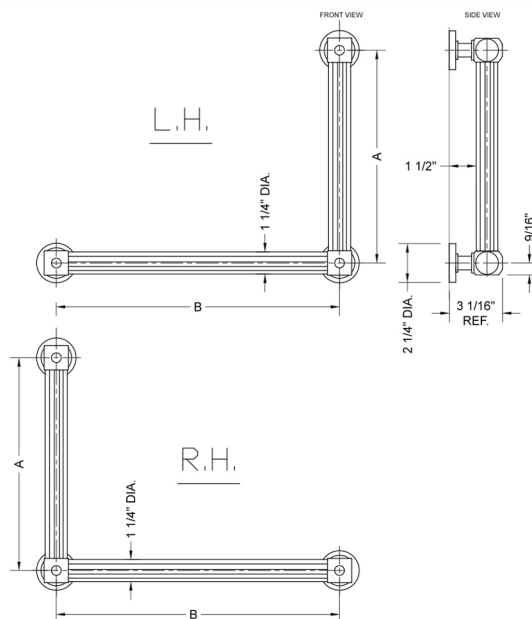

G71 12" x 16" 90° Left Hand Grab Bar Model #: G71-12H-16W-LH-

FEATURES:

- ADA compliant when properly installed
- All brass construction, fully polished & plated
- All grab bars can be custom sized. Contact JACLO for pricing & availability
- Optional handshower sliders and toilet paper/wash cloth holders can be added only upon initial order
- Grab bars over 32" REQUIRE a middle post

SPECIFICATION DRAWING:

BRASS LUXURY GRAB BAR			
PART. #	DESCRIPTION	A H	B W
G71-12H-12W	CENTER TO CENTER	12"	12"
G71-12H-16W	CENTER TO CENTER	12"	16"
G71-12H-24W	CENTER TO CENTER	12"	24"
G71-12H-32W	CENTER TO CENTER	12"	32"
G71-16H-12W	CENTER TO CENTER	16"	12"
G71-16H-16W	CENTER TO CENTER	16"	16"
G71-16H-24W	CENTER TO CENTER	16"	24"
G71-16H-32W	CENTER TO CENTER	16"	32"
G71-24H-12W	CENTER TO CENTER	24"	12"
G71-24H-16W	CENTER TO CENTER	24"	16"
G71-24H-24W	CENTER TO CENTER	24"	24"
G71-24H-32W	CENTER TO CENTER	24"	32"
G71-32H-12W	CENTER TO CENTER	32"	12"
G71-32H-16W	CENTER TO CENTER	32"	16"
G71-32H-24W	CENTER TO CENTER	32"	24"
G71-32H-32W	CENTER TO CENTER	32"	32"