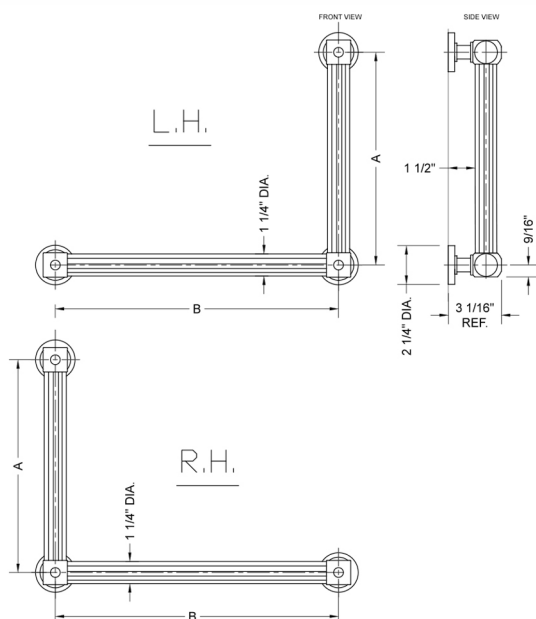

## G71 12" x 12" 90° Grab Bar

Model #: **G71-12H-12W-**

### FEATURES:

- ADA compliant when properly installed
- All brass construction, fully polished & plated
- All grab bars can be custom sized. Contact JACLO for pricing & availability
- Optional handshower sliders and toilet paper/wash cloth holders can be added only upon initial order
- Grab bars over 32" REQUIRE a middle post

### SPECIFICATION DRAWING:

BRASS LUXURY GRAB BAR			
PART. #	DESCRIPTION	A H	B W
G71-12H-12W	CENTER TO CENTER	12"	12"
G71-12H-16W	CENTER TO CENTER	12"	16"
G71-12H-24W	CENTER TO CENTER	12"	24"
G71-12H-32W	CENTER TO CENTER	12"	32"
G71-16H-12W	CENTER TO CENTER	16"	12"
G71-16H-16W	CENTER TO CENTER	16"	16"
G71-16H-24W	CENTER TO CENTER	16"	24"
G71-16H-32W	CENTER TO CENTER	16"	32"
G71-24H-12W	CENTER TO CENTER	24"	12"
G71-24H-16W	CENTER TO CENTER	24"	16"
G71-24H-24W	CENTER TO CENTER	24"	24"
G71-24H-32W	CENTER TO CENTER	24"	32"
G71-32H-12W	CENTER TO CENTER	32"	12"
G71-32H-16W	CENTER TO CENTER	32"	16"
G71-32H-24W	CENTER TO CENTER	32"	24"
G71-32H-32W	CENTER TO CENTER	32"	32"