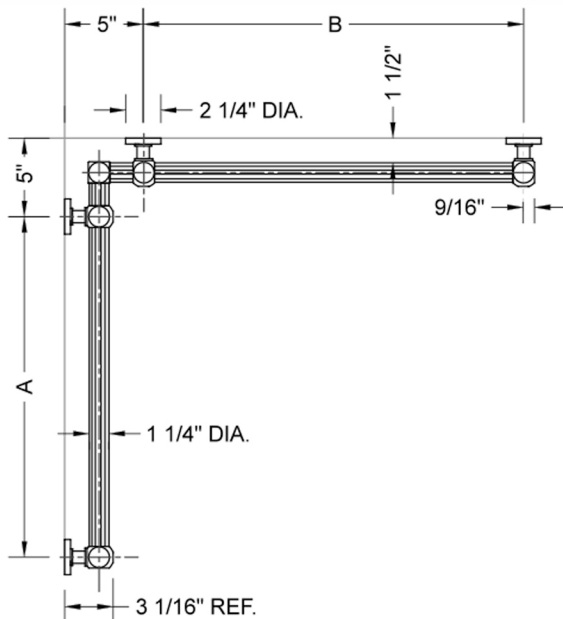

## G71 12" x 60" Inside Corner Grab Bar

**Model #: G71-12-60-IC-**

### FEATURES:

- ADA compliant when properly installed
- All brass construction, fully polished & plated
- All grab bars can be custom sized. Contact JACLO for pricing & availability
- Optional handshower sliders and toilet paper/wash cloth holders can be added only upon initial order
- Grab bars over 32" REQUIRE a middle post

### SPECIFICATION DRAWING:

BRASS LUXURY GRAB BAR							
PART. #	DESCRIPTION	A	B	PART. #	DESCRIPTION	A	B
G71-12-12-IC	CENTER OF POST	12"	12"	G71-24-36-IC	CENTER OF POST	24"	36"
G71-12-16-IC	CENTER OF POST	12"	16"	G71-24-48-IC	CENTER OF POST	24"	48"
G71-12-24-IC	CENTER OF POST	12"	24"	G71-24-60-IC	CENTER OF POST	24"	60"
G71-12-32-IC	CENTER OF POST	12"	32"				
				G71-32-32-IC	CENTER OF POST	32"	32"
G71-12-36-IC	CENTER OF POST	12"	36"	G71-32-36-IC	CENTER OF POST	32"	36"
G71-12-48-IC	CENTER OF POST	12"	48"	G71-32-48-IC	CENTER OF POST	32"	48"
G71-12-60-IC	CENTER OF POST	12"	60"	G71-32-60-IC	CENTER OF POST	32"	60"
G71-16-16-IC	CENTER OF POST	16"	16"	G71-36-36-IC	CENTER OF POST	36"	36"
G71-16-24-IC	CENTER OF POST	16"	24"	G71-36-48-IC	CENTER OF POST	36"	48"
G71-16-32-IC	CENTER OF POST	16"	32"	G71-36-60-IC	CENTER OF POST	36"	60"
G71-16-36-IC	CENTER OF POST	16"	36"	G71-48-48-IC	CENTER OF POST	48"	48"
G71-16-48-IC	CENTER OF POST	16"	48"	G71-48-60-IC	CENTER OF POST	48"	60"
G71-16-60-IC	CENTER OF POST	16"	60"				
				G71-60-60-IC	CENTER OF POST	60"	60"
G71-24-24-IC	CENTER OF POST	24"	24"				
G71-24-32-IC	CENTER OF POST	24"	32"				